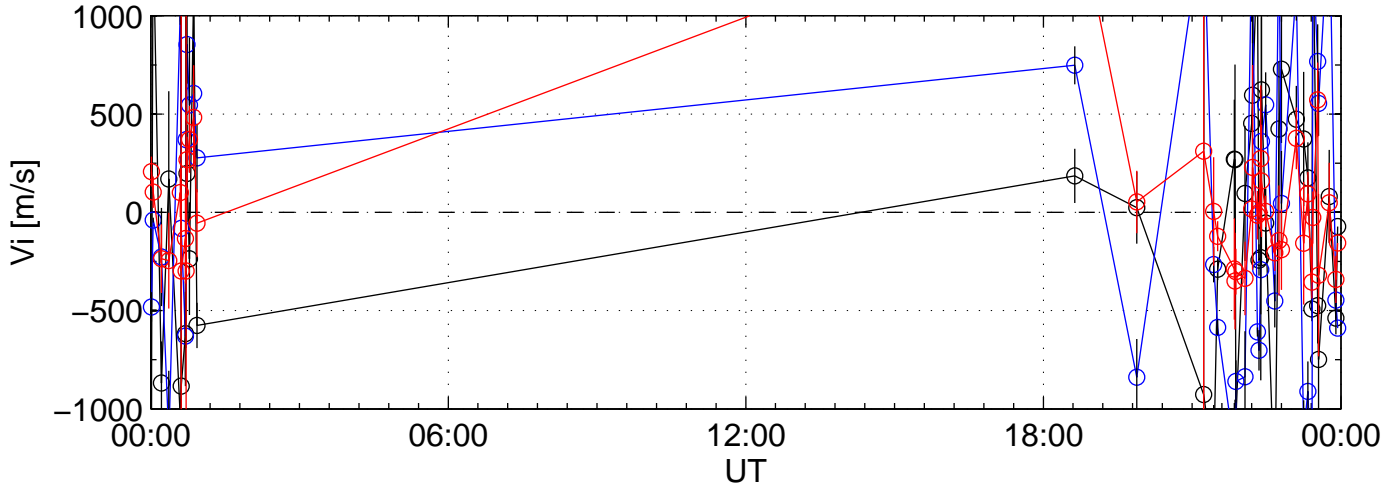

2006-10-19 kst arc1 0060sec black:North, blue:East, red:Up

2006-10-19 kst arc1 0060sec black:North, blue:East