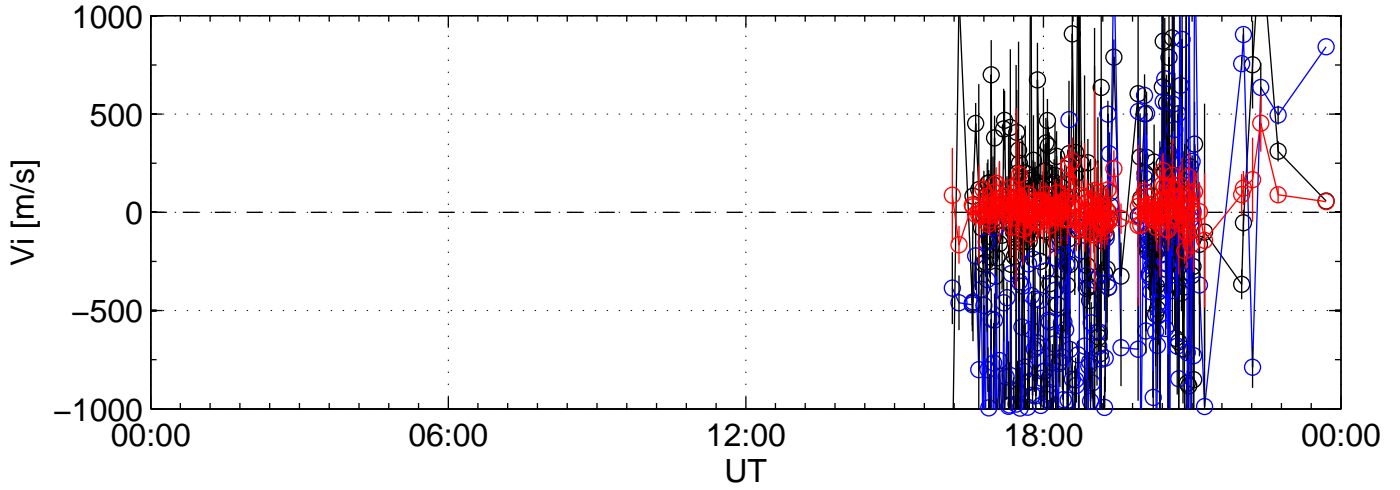

2006-10-20 kst arc1 0060sec black:North, blue:East, red:Up

2006-10-20 kst arc1 0060sec black:North, blue:East