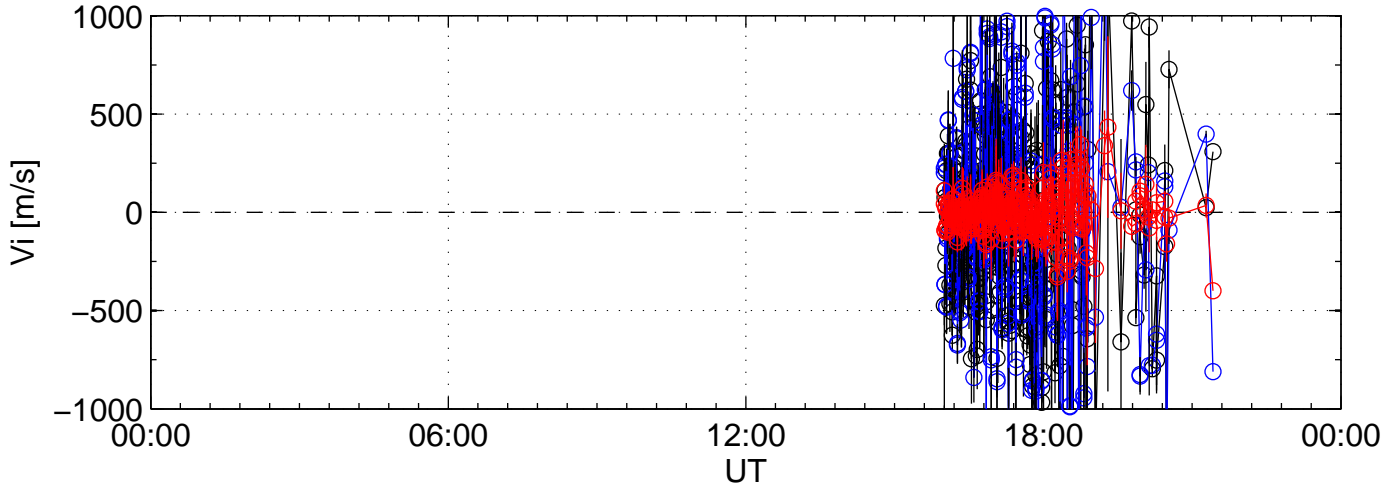

2006-11-16 kst t2pl 0060sec black:North, blue:East, red:Up

2006-11-16 kst t2pl 0060sec black:North, blue:East