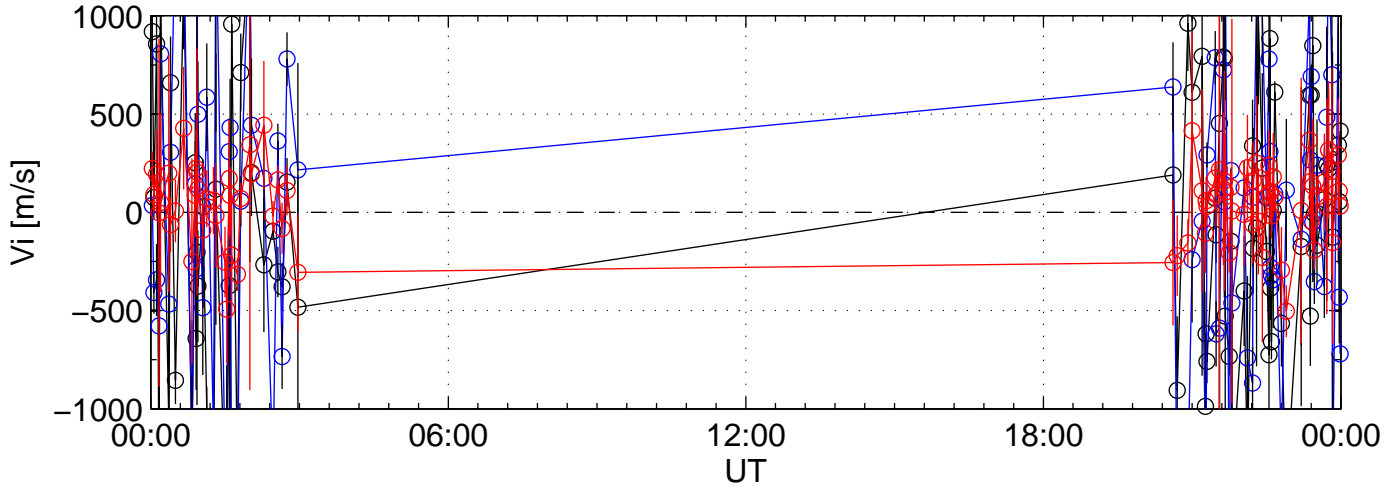

2006-11-18 kst arc1 0060sec black:North, blue:East, red:Up

2006-11-18 kst arc1 0060sec black:North, blue:East