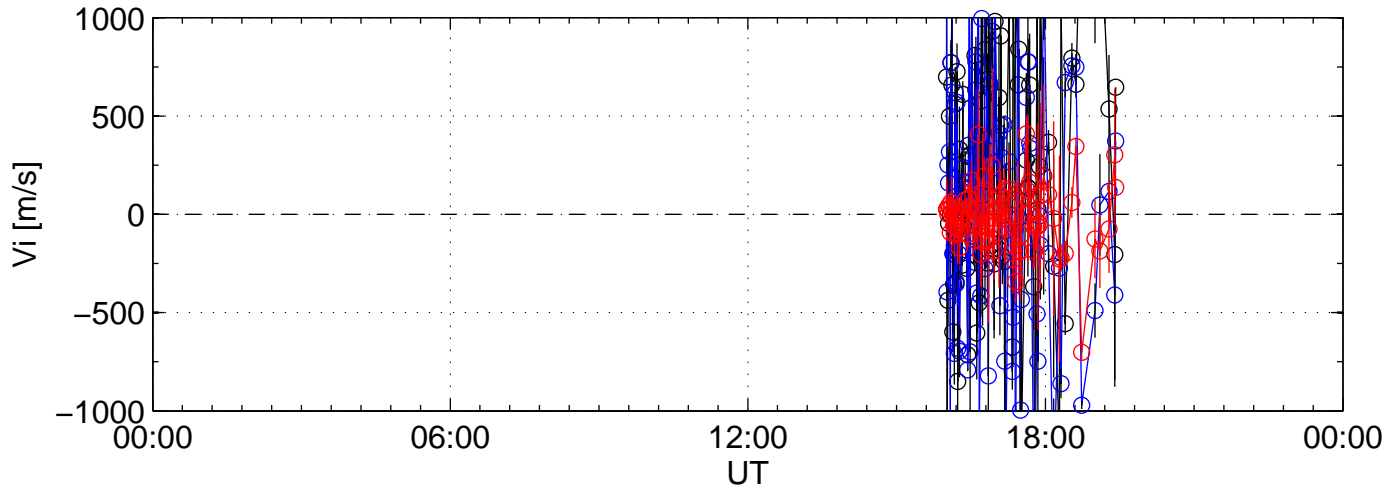

2006-11-18 kst t2pl 0060sec black:North, blue:East, red:Up

2006-11-18 kst t2pl 0060sec black:North, blue:East