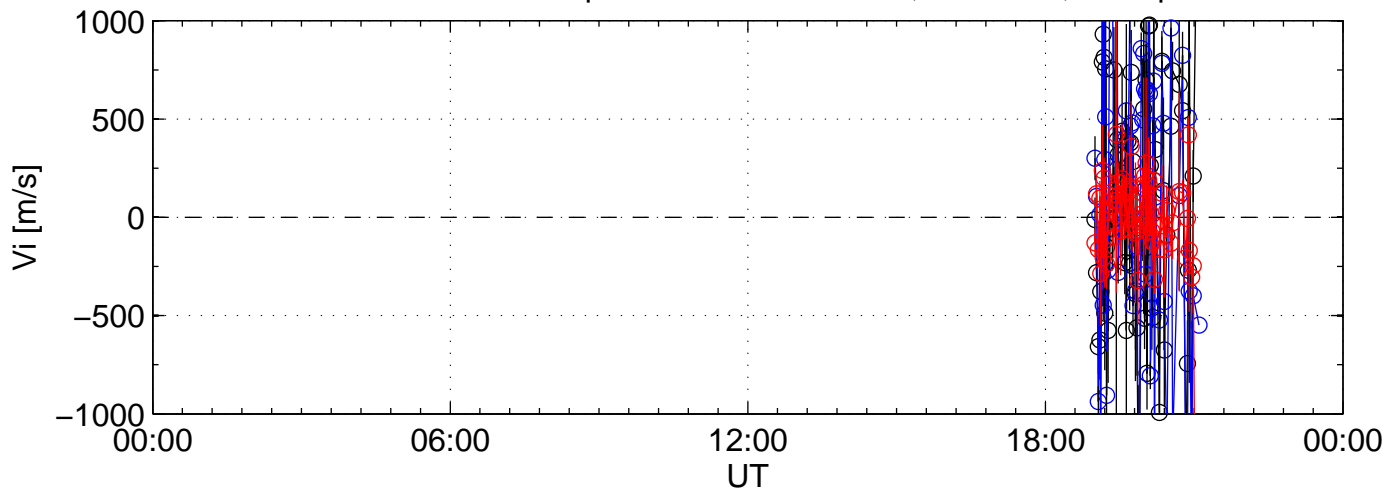

2006-11-19 kst t2pl 0060sec black:North, blue:East, red:Up

2006-11-19 kst t2pl 0060sec black:North, blue:East