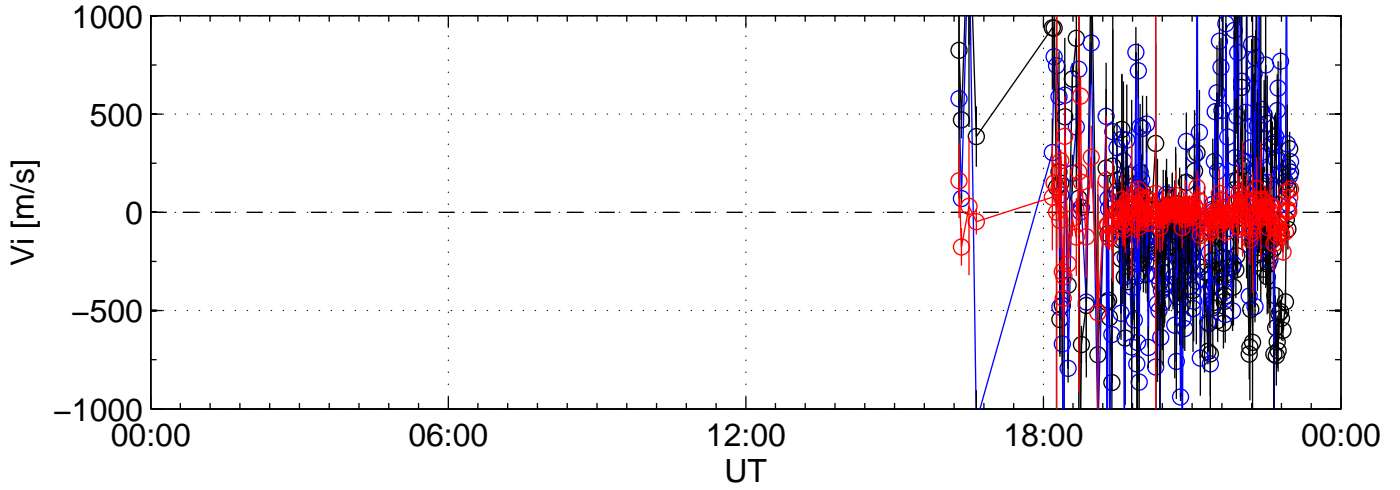

2006-12-11 kst arc1 0060sec black:North, blue:East, red:Up

2006-12-11 kst arc1 0060sec black:North, blue:East