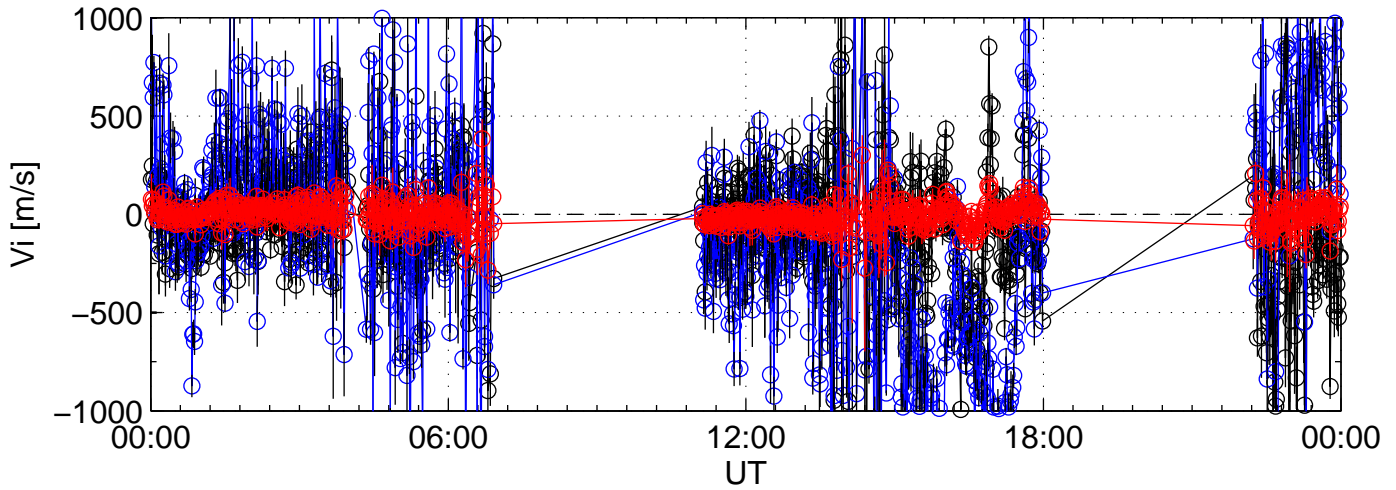

2006-12-14 kst t2pl 0060sec black:North, blue:East, red:Up

2006-12-14 kst t2pl 0060sec black:North, blue:East