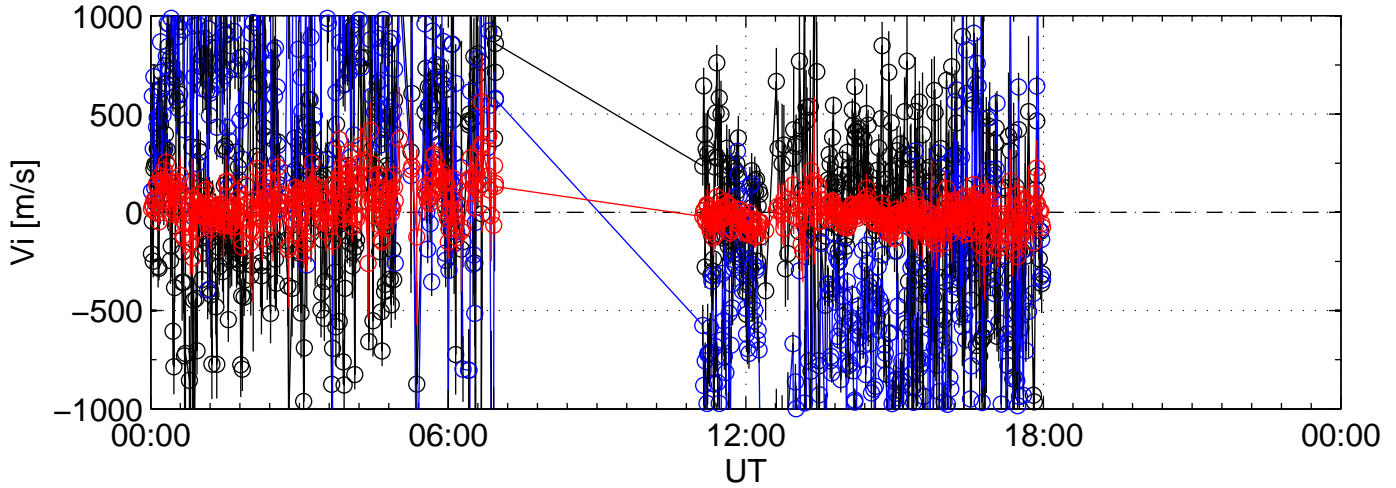

2006-12-15 kst t2pl 0060sec black:North, blue:East, red:Up

2006-12-15 kst t2pl 0060sec black:North, blue:East