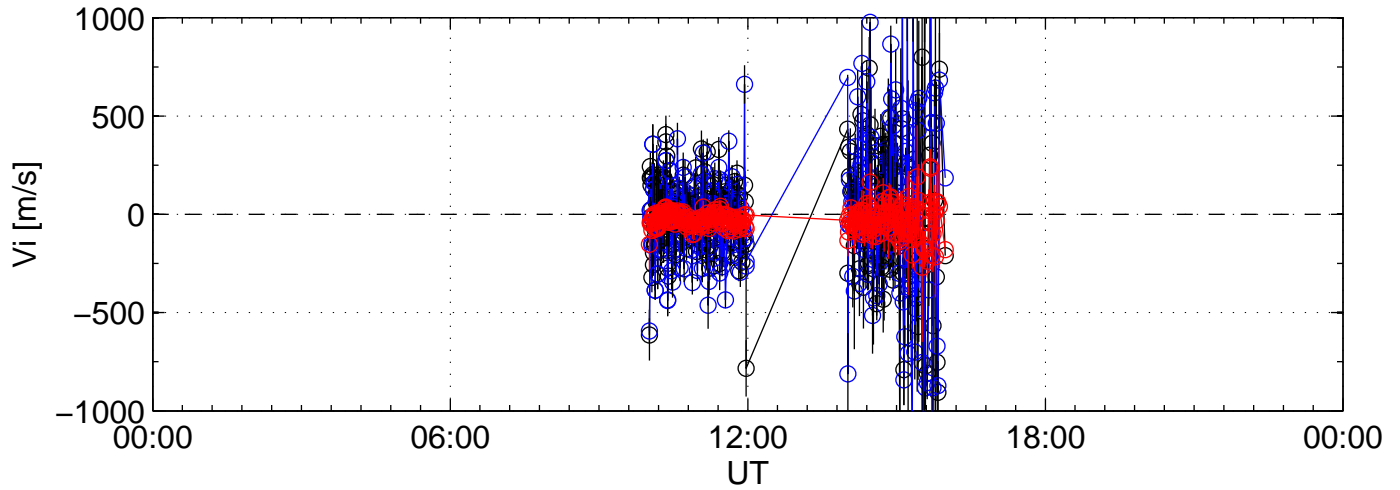

2006-12-16 kst t2pl 0060sec black:North, blue:East, red:Up

2006-12-16 kst t2pl 0060sec black:North, blue:East