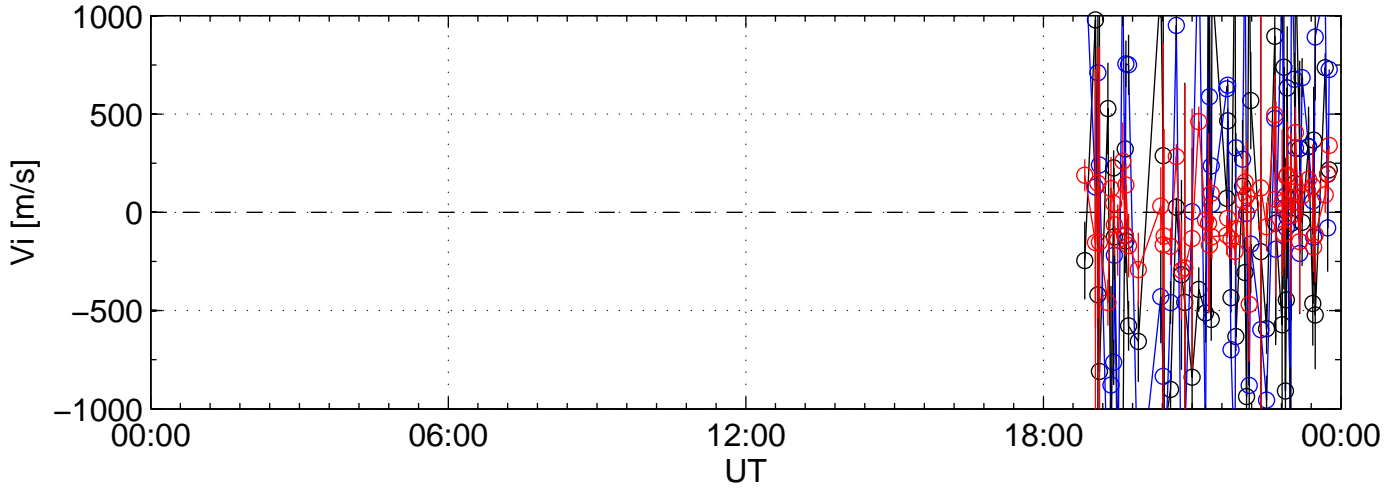

2007-01-18 kst arc1 0060sec black:North, blue:East, red:Up

2007-01-18 kst arc1 0060sec black:North, blue:East