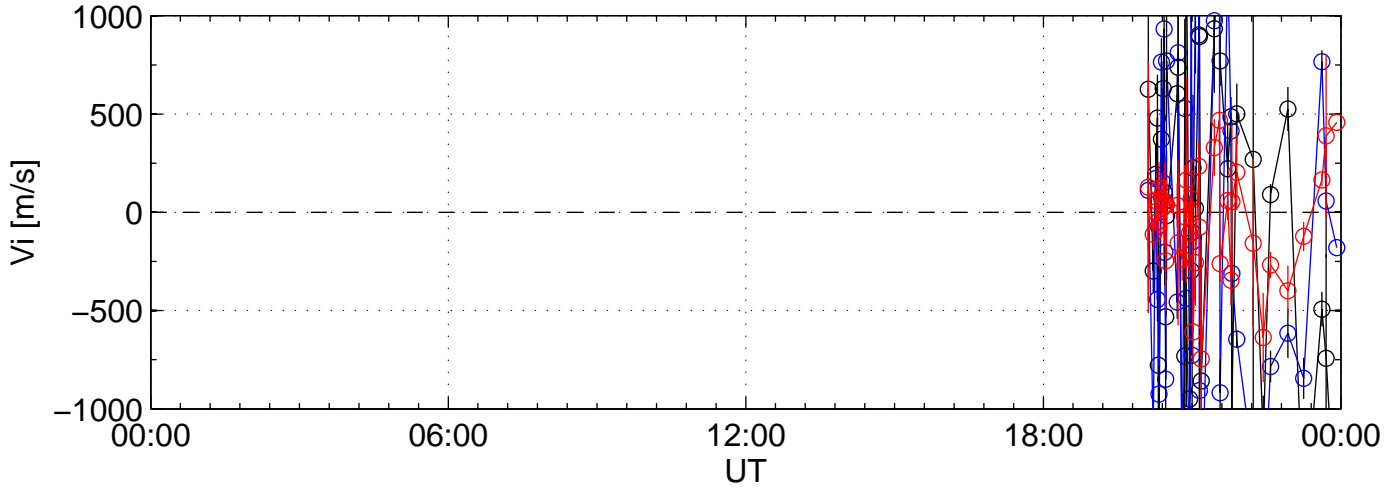

2007-01-22 kst arc1 0060sec black:North, blue:East, red:Up

2007-01-22 kst arc1 0060sec black:North, blue:East