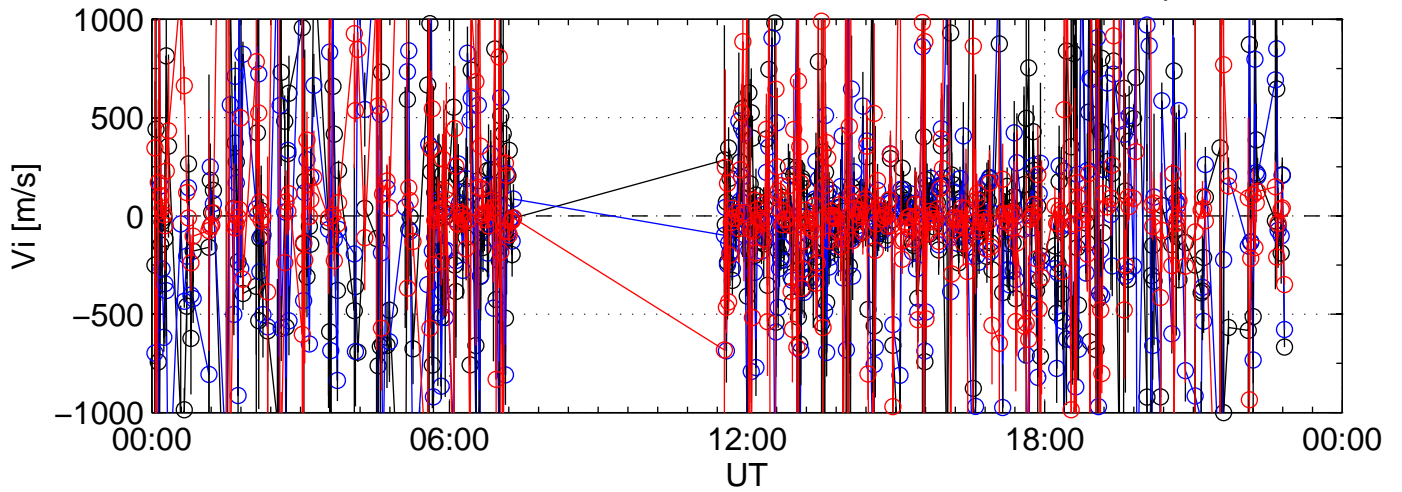

2007-03-02 kst tau1 0000sec black:North, blue:East, red:Up

2007-03-02 kst tau1 0000sec black:North, blue:East