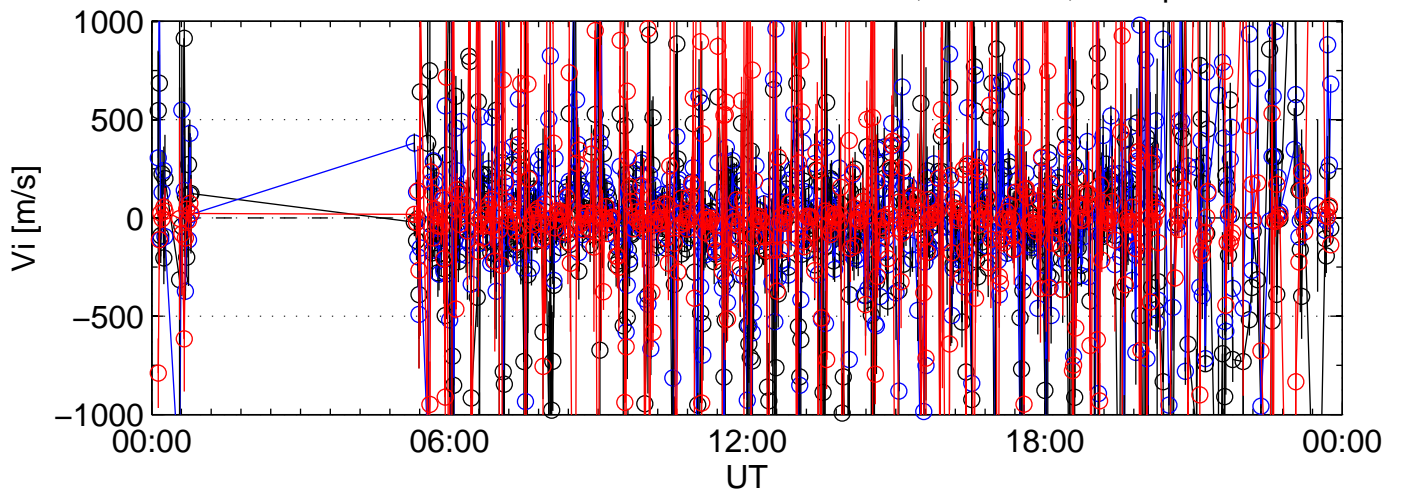

2007-09-12 kst tau1 0000sec black:North, blue:East, red:Up

2007-09-12 kst tau1 0000sec black:North, blue:East