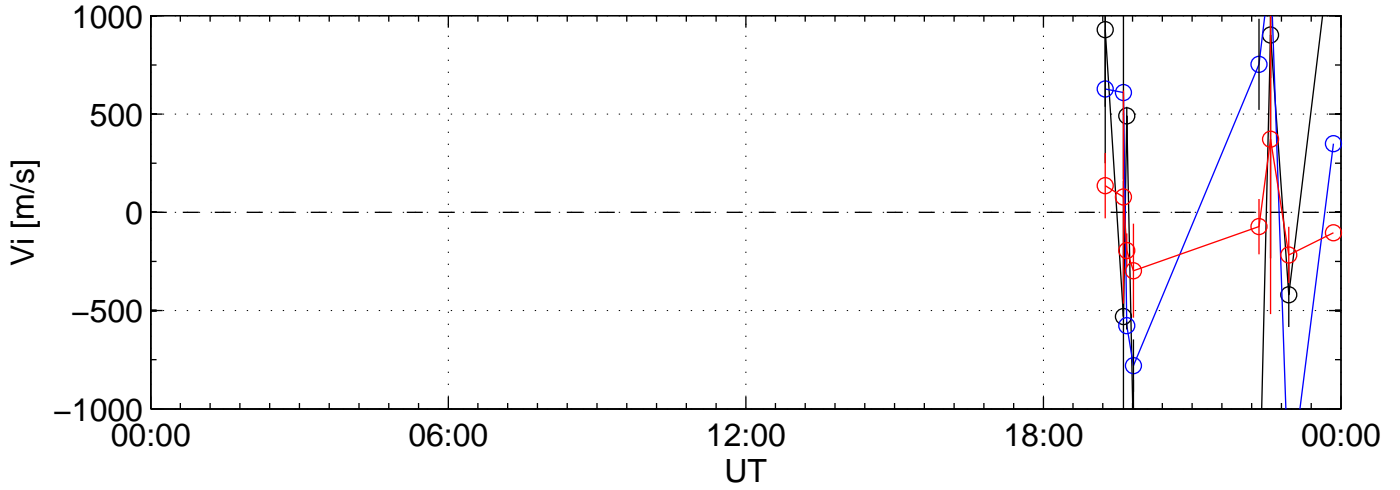

2007-10-09 kst arc1 0060sec black:North, blue:East, red:Up

2007-10-09 kst arc1 0060sec black:North, blue:East