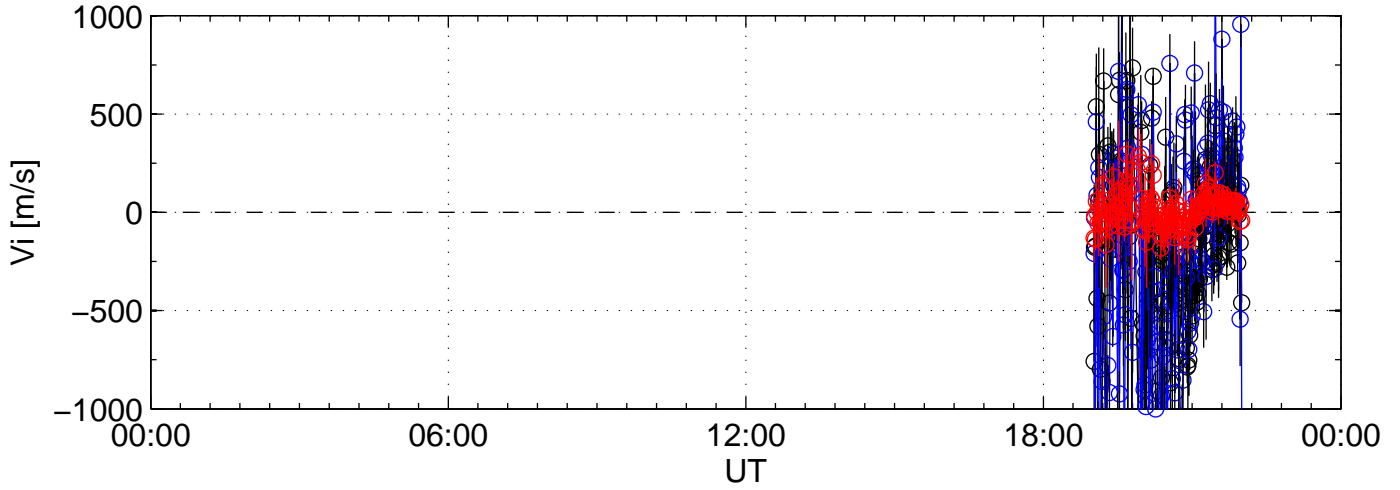

2007-10-12 kst arc1 0060sec black:North, blue:East, red:Up

2007-10-12 kst arc1 0060sec black:North, blue:East