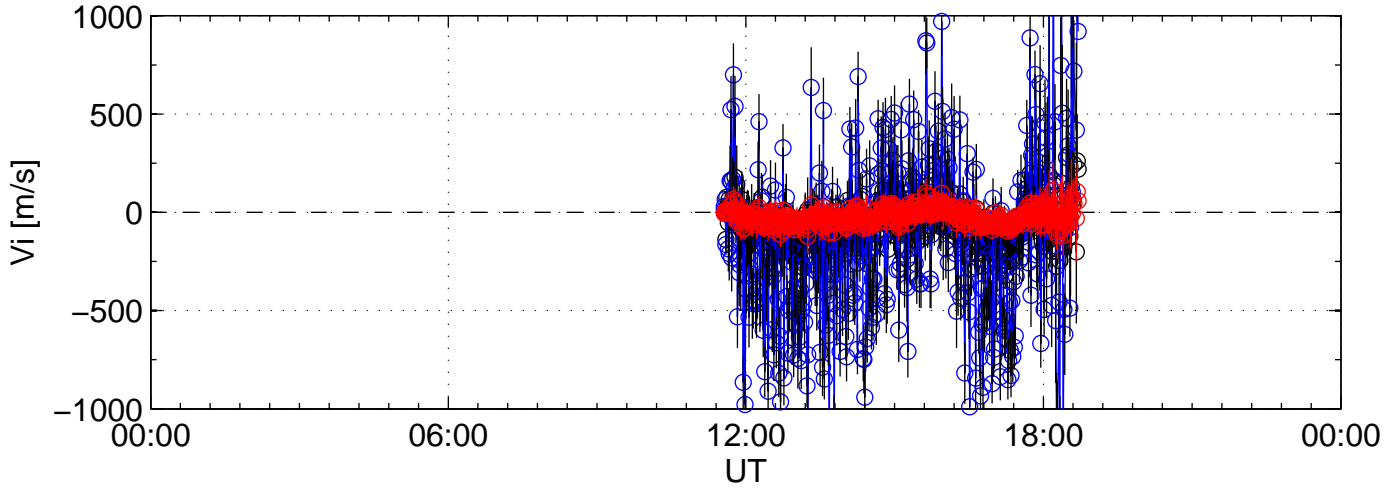

2007-10-12 kst beat 0060sec black:North, blue:East, red:Up

2007-10-12 kst beat 0060sec black:North, blue:East