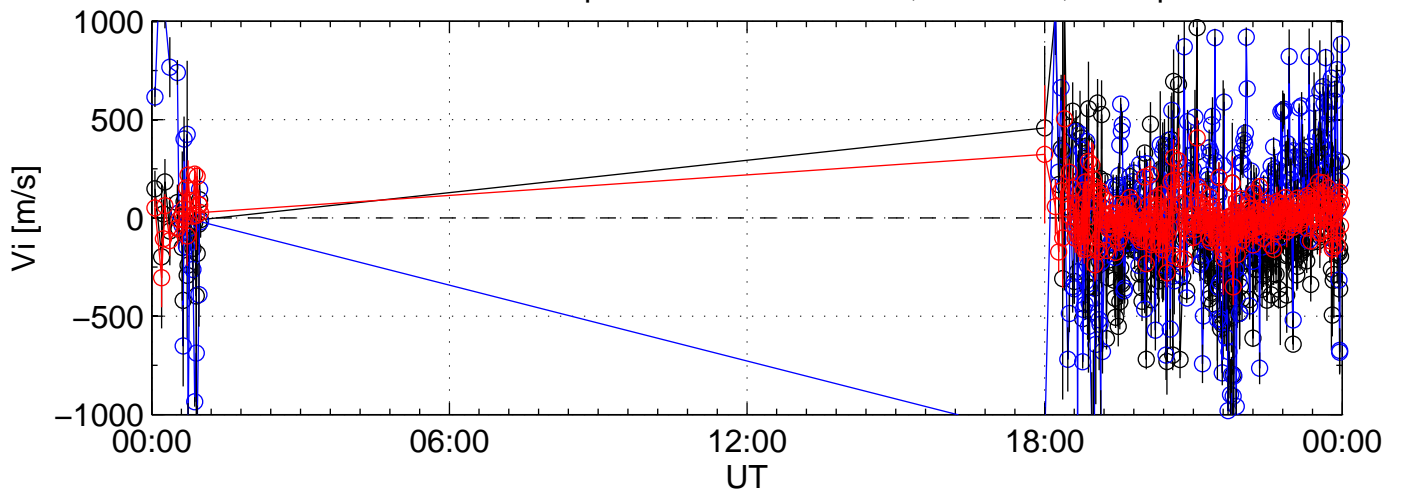

2008-02-02 kst t2pl 0060sec black:North, blue:East, red:Up

2008-02-02 kst t2pl 0060sec black:North, blue:East