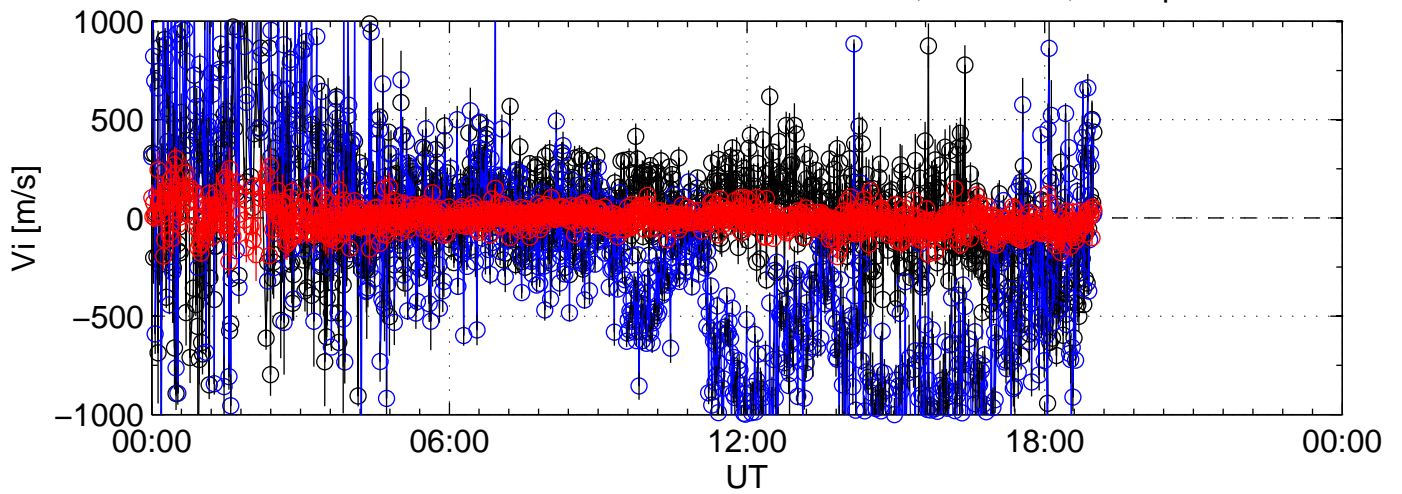

2008-03-28 kst beat 0000sec black:North, blue:East, red:Up

2008-03-28 kst beat 0000sec black:North, blue:East