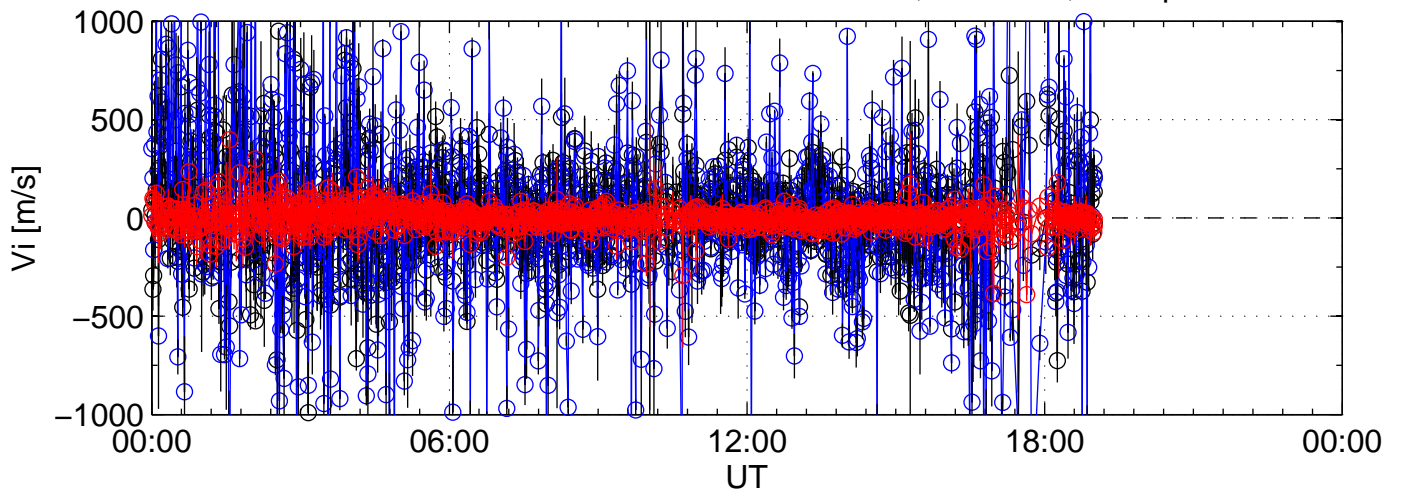

2008-04-11 kst beat 0000sec black:North, blue:East, red:Up

2008-04-11 kst beat 0000sec black:North, blue:East