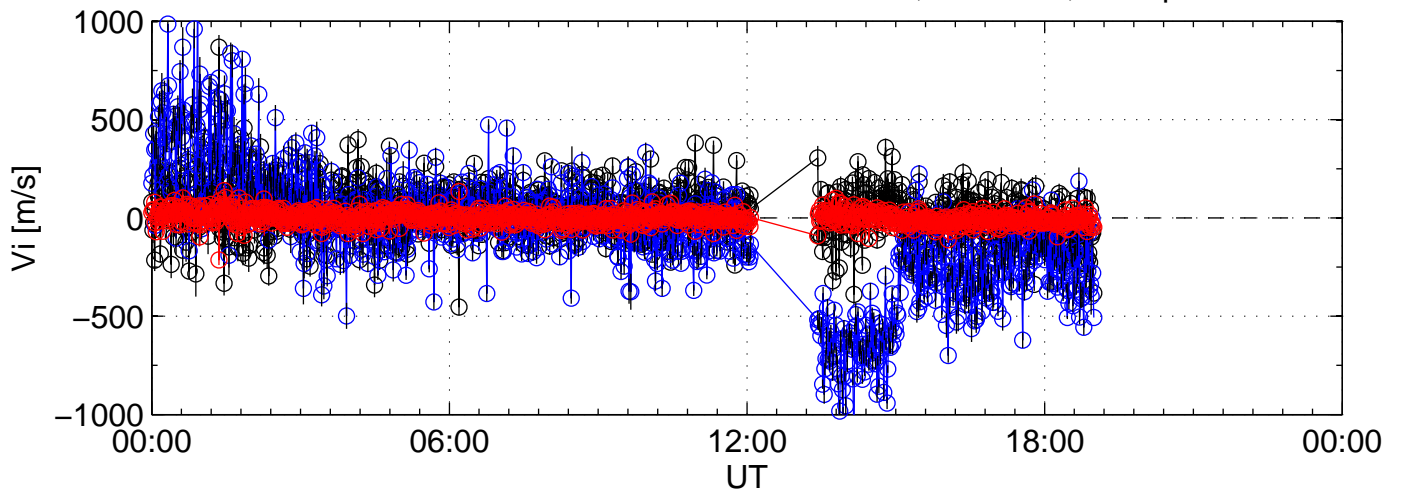

2008-05-23 kst beat 0000sec black:North, blue:East, red:Up

2008-05-23 kst beat 0000sec black:North, blue:East