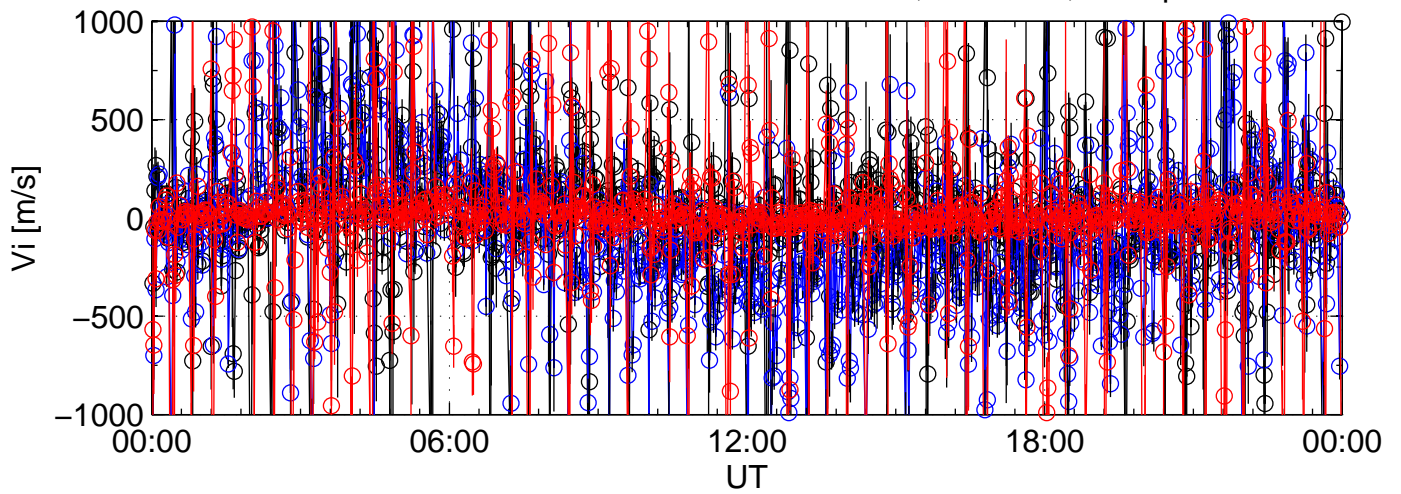

2008-07-12 kst tau1 0000sec black:North, blue:East, red:Up

2008-07-12 kst tau1 0000sec black:North, blue:East