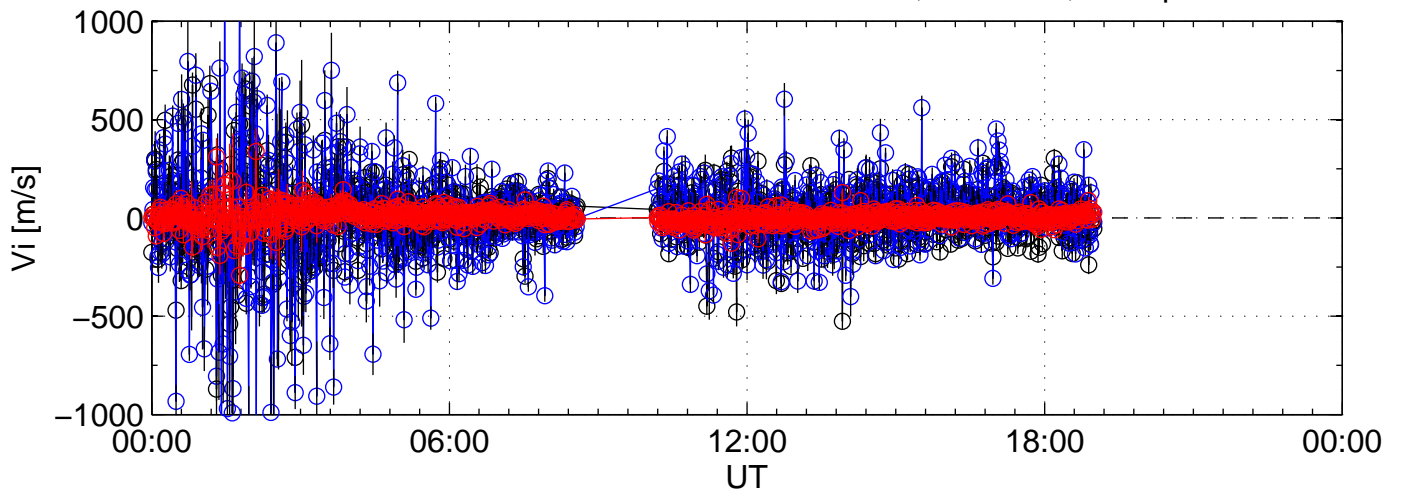

2008-08-29 kst beat 0000sec black:North, blue:East, red:Up

2008-08-29 kst beat 0000sec black:North, blue:East