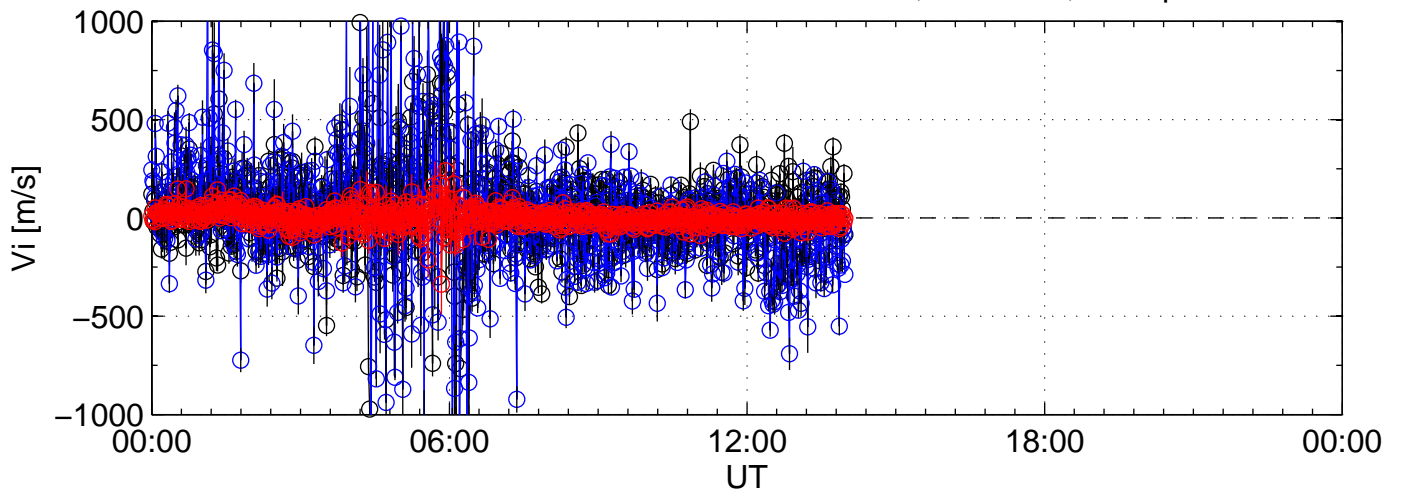

2008-10-29 kst beat 0000sec black:North, blue:East, red:Up

2008-10-29 kst beat 0000sec black:North, blue:East