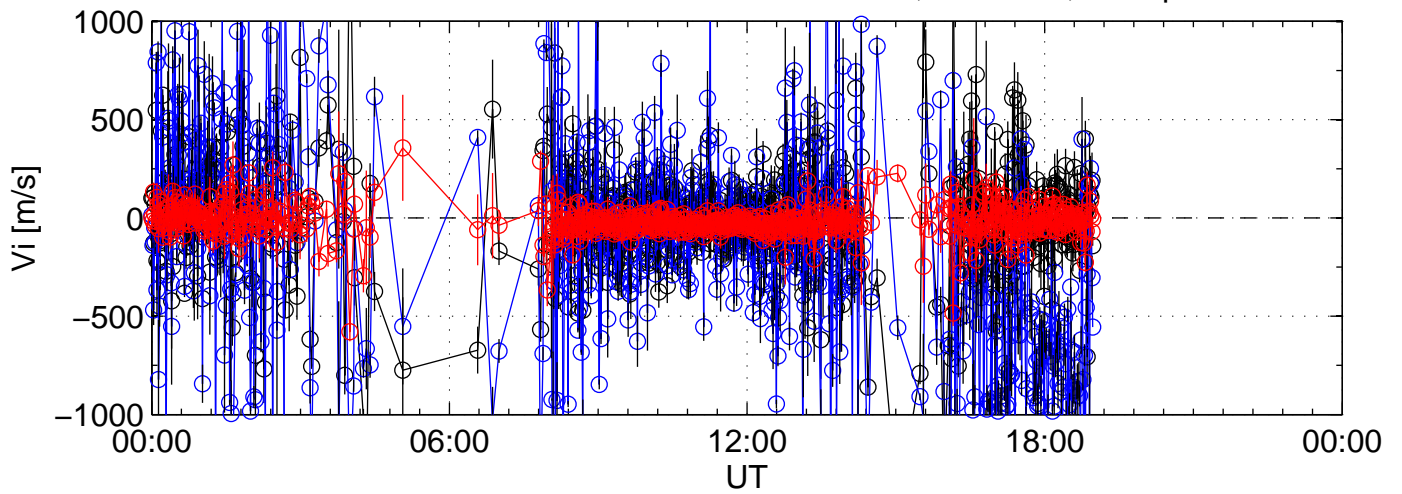

2008-12-19 kst beat 0000sec black:North, blue:East, red:Up

2008-12-19 kst beat 0000sec black:North, blue:East