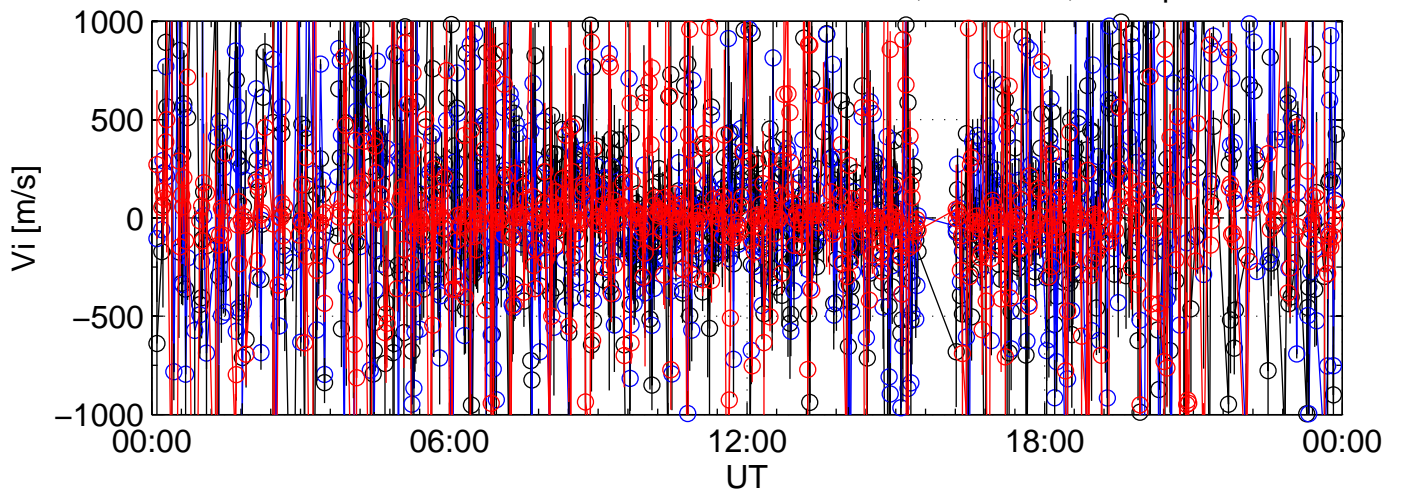

2009-03-25 kst tau1 0000sec black:North, blue:East, red:Up

2009-03-25 kst tau1 0000sec black:North, blue:East