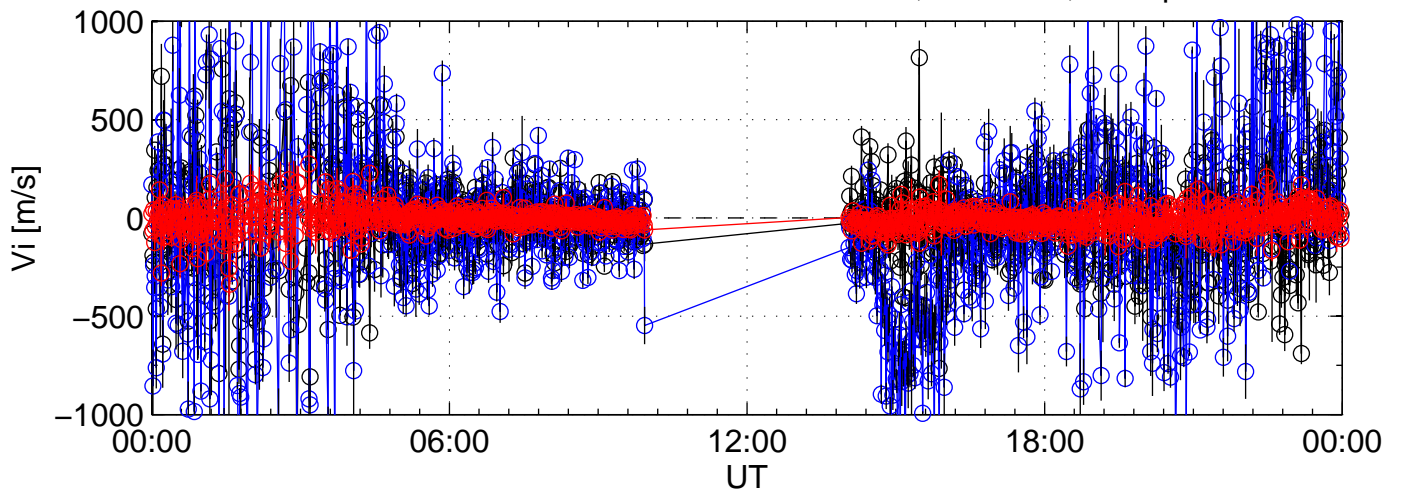

2009-09-15 kst beat 0000sec black:North, blue:East, red:Up

2009-09-15 kst beat 0000sec black:North, blue:East