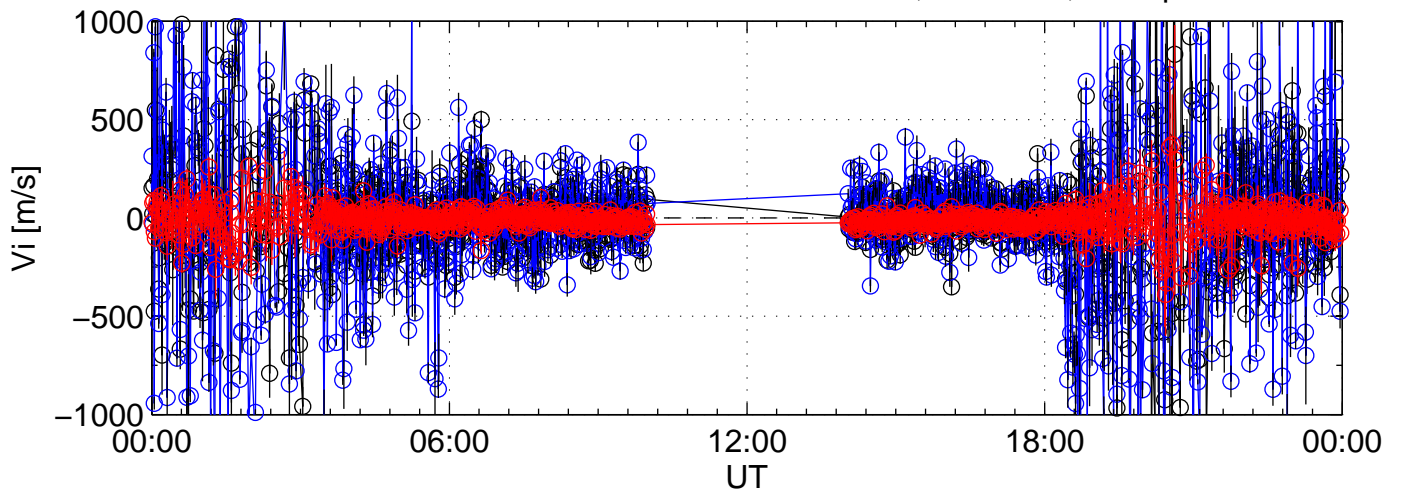

2009-09-16 kst beat 0000sec black:North, blue:East, red:Up

2009-09-16 kst beat 0000sec black:North, blue:East