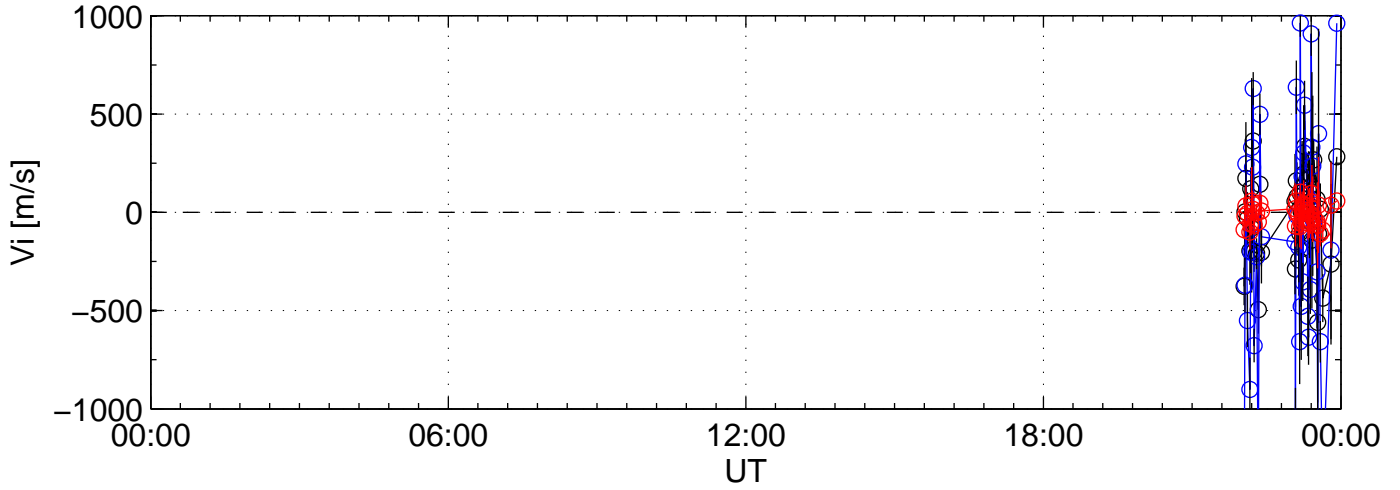

2009-11-13 kst beat 0060sec black:North, blue:East, red:Up

2009-11-13 kst beat 0060sec black:North, blue:East