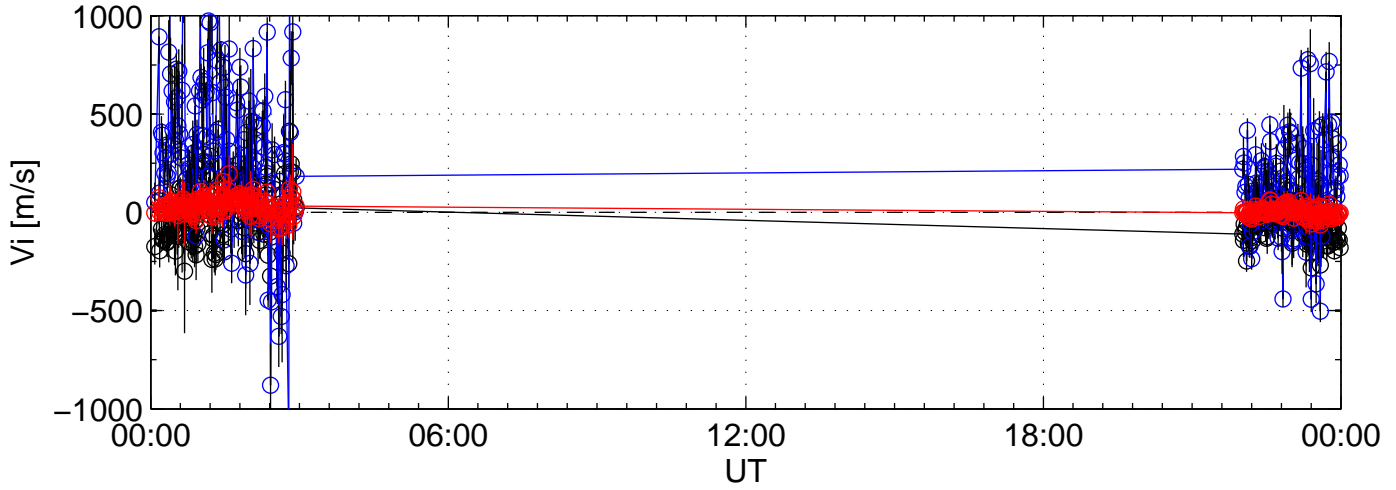

2009-11-21 kst beat 0060sec black:North, blue:East, red:Up

2009-11-21 kst beat 0060sec black:North, blue:East