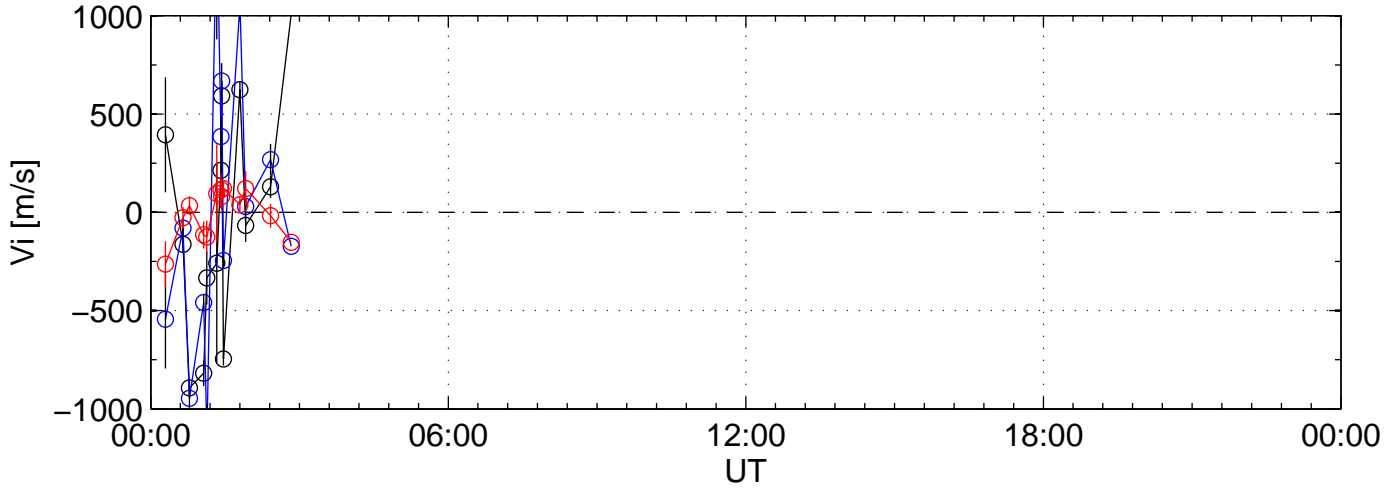

2009-11-23 kst beat 0060sec black:North, blue:East, red:Up

2009-11-23 kst beat 0060sec black:North, blue:East