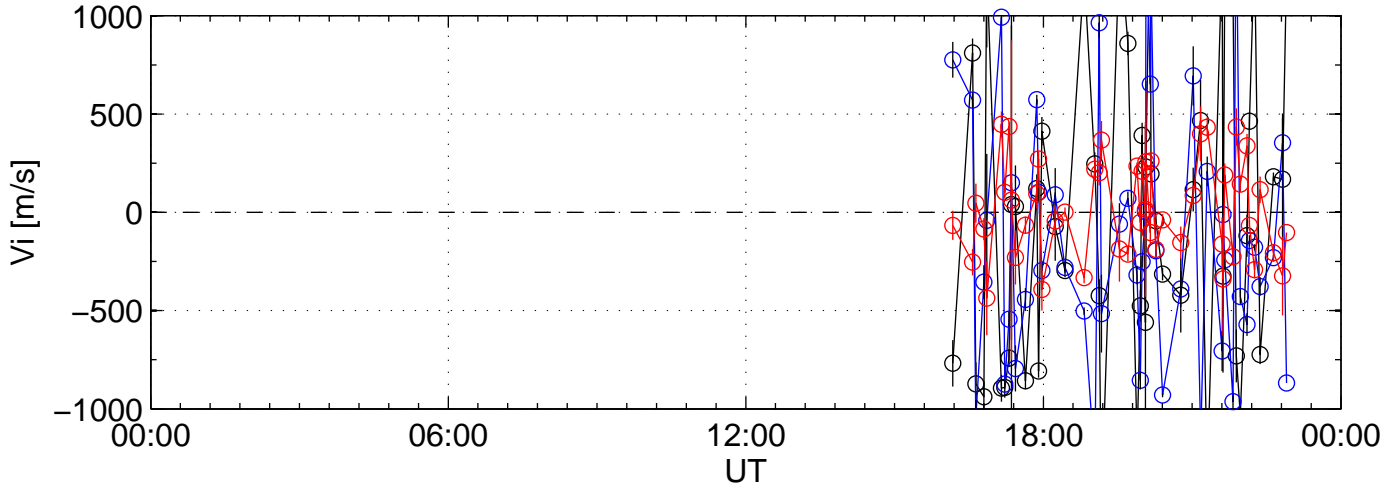

2009-11-27 kst beat 0000sec black:North, blue:East, red:Up

2009-11-27 kst beat 0000sec black:North, blue:East