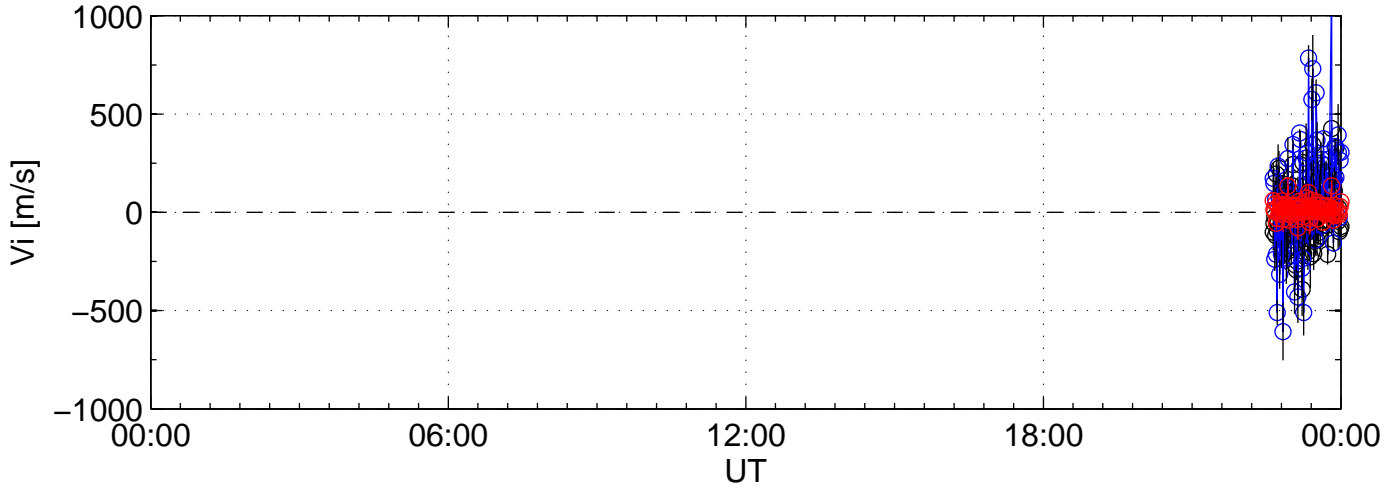

2010-01-12 kst beat 0060sec black:North, blue:East, red:Up

2010-01-12 kst beat 0060sec black:North, blue:East