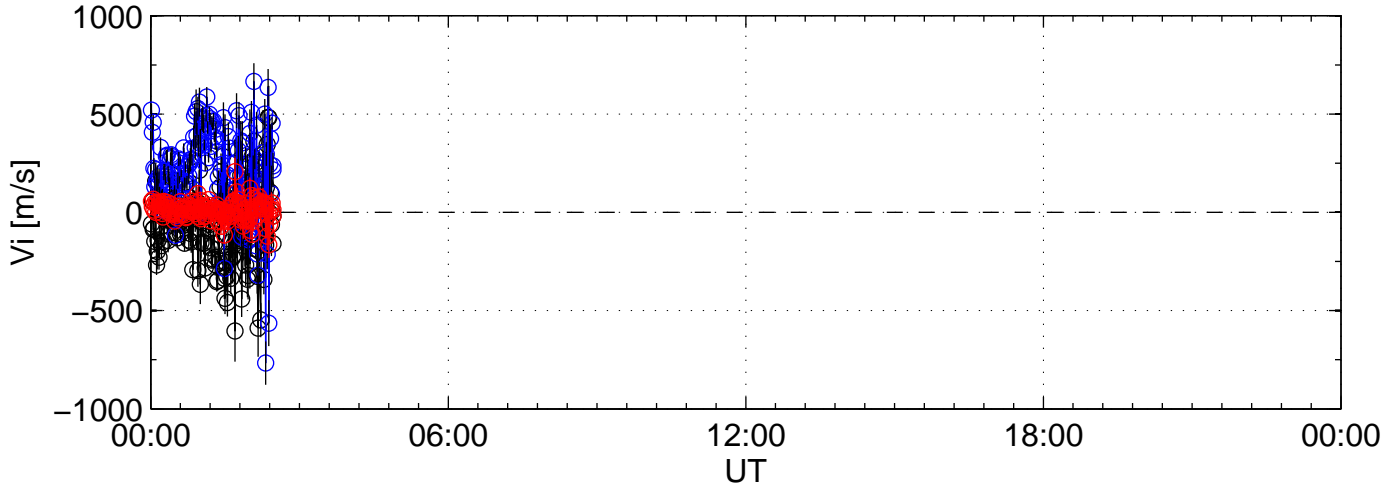

2010-01-13 kst beat 0060sec black:North, blue:East, red:Up

2010-01-13 kst beat 0060sec black:North, blue:East