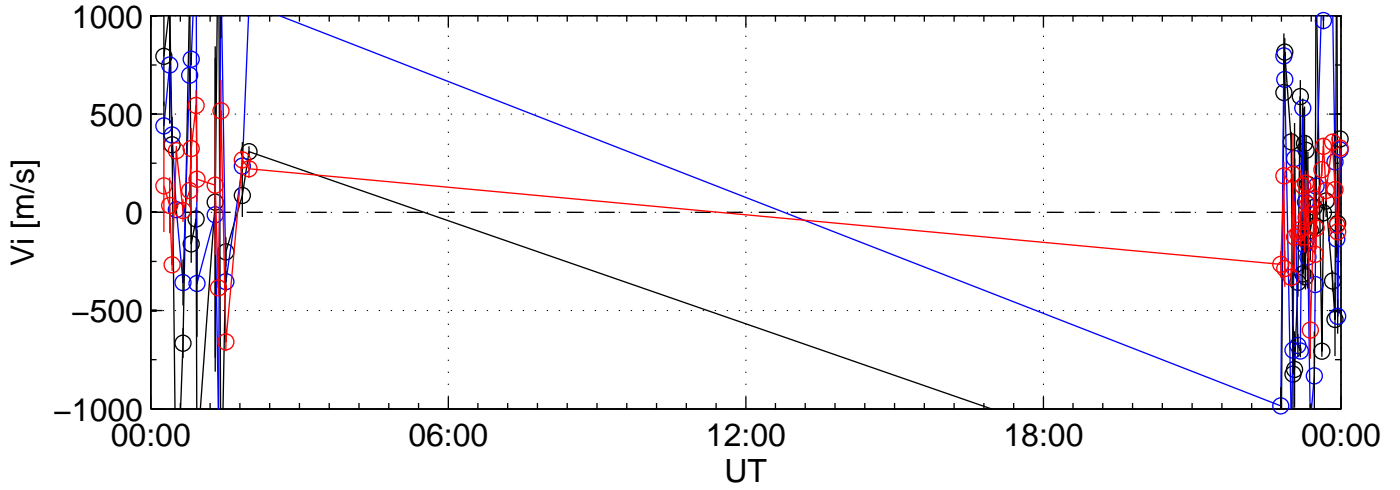

2010-01-18 kst beat 0060sec black:North, blue:East, red:Up

2010-01-18 kst beat 0060sec black:North, blue:East