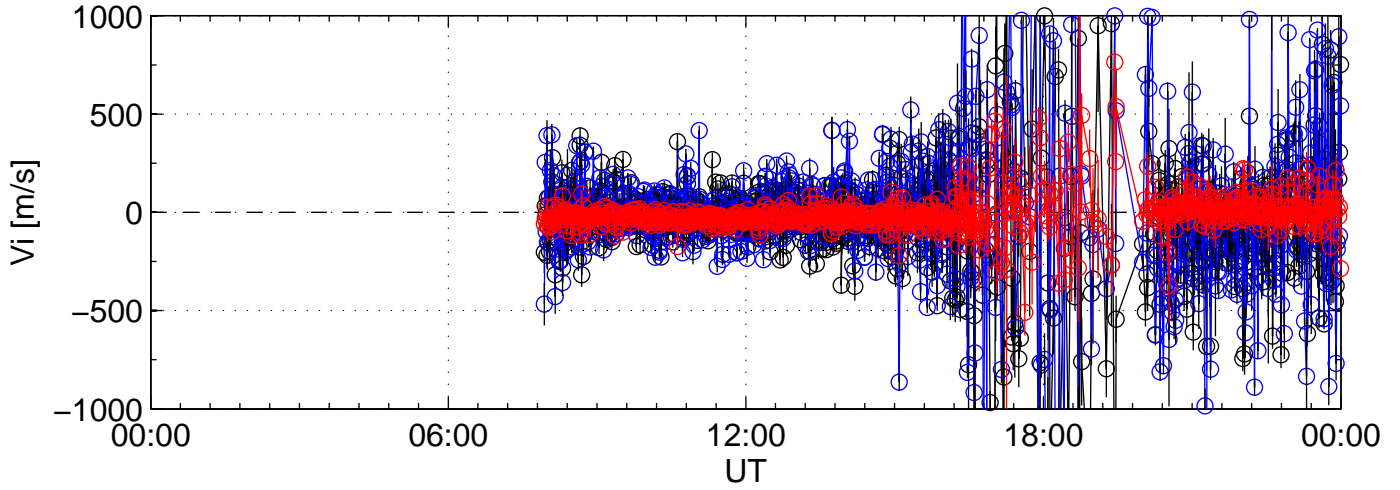

2010-01-26 kst beat 0000sec black:North, blue:East, red:Up

2010-01-26 kst beat 0000sec black:North, blue:East