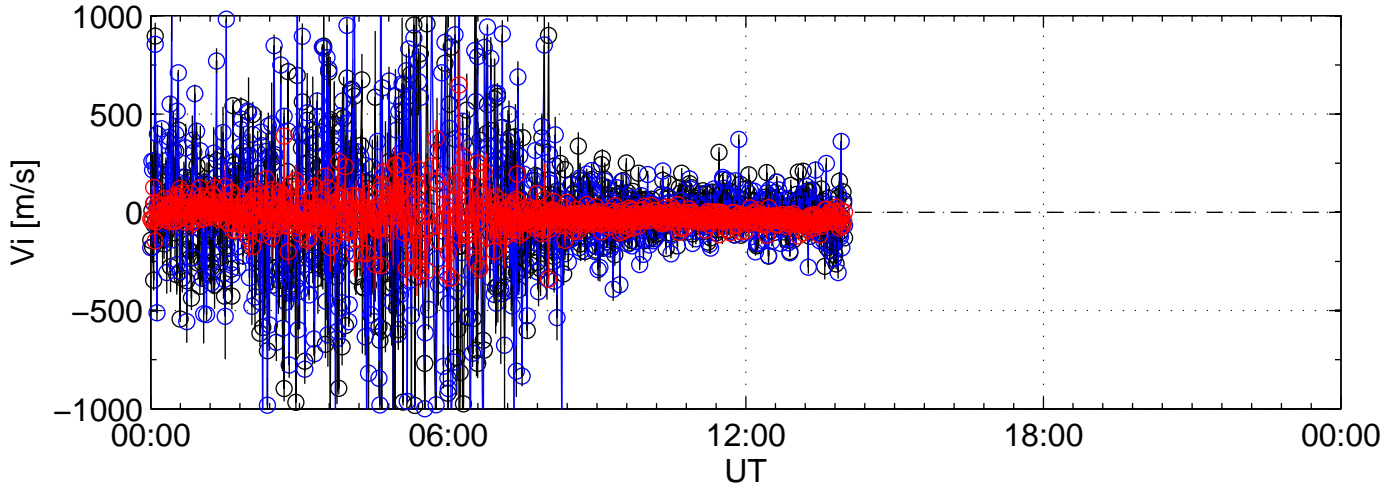

2010-01-29 kst beat 0000sec black:North, blue:East, red:Up

2010-01-29 kst beat 0000sec black:North, blue:East