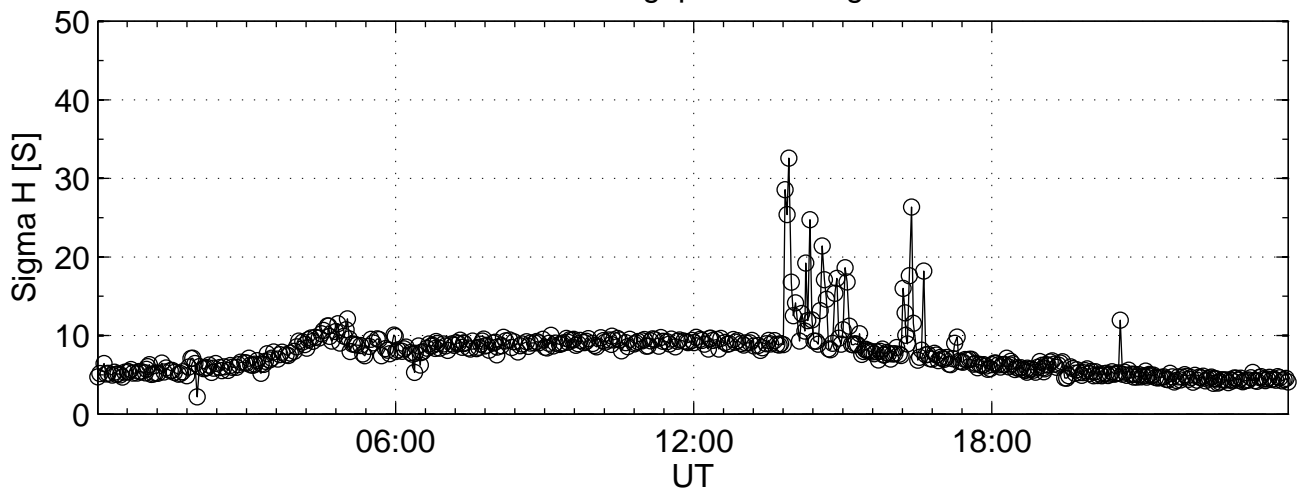

1999-07-03 gup3@32m Sigma H

1999-07-03 gup3@32m Sigma P