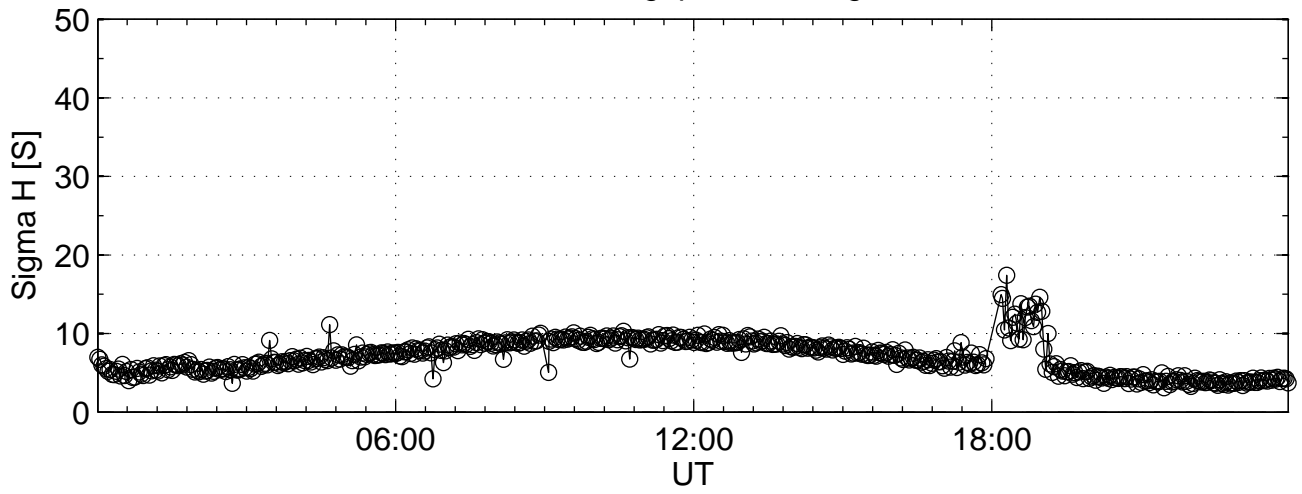

1999-07-07 gup3@32m Sigma H

1999-07-07 gup3@32m Sigma P