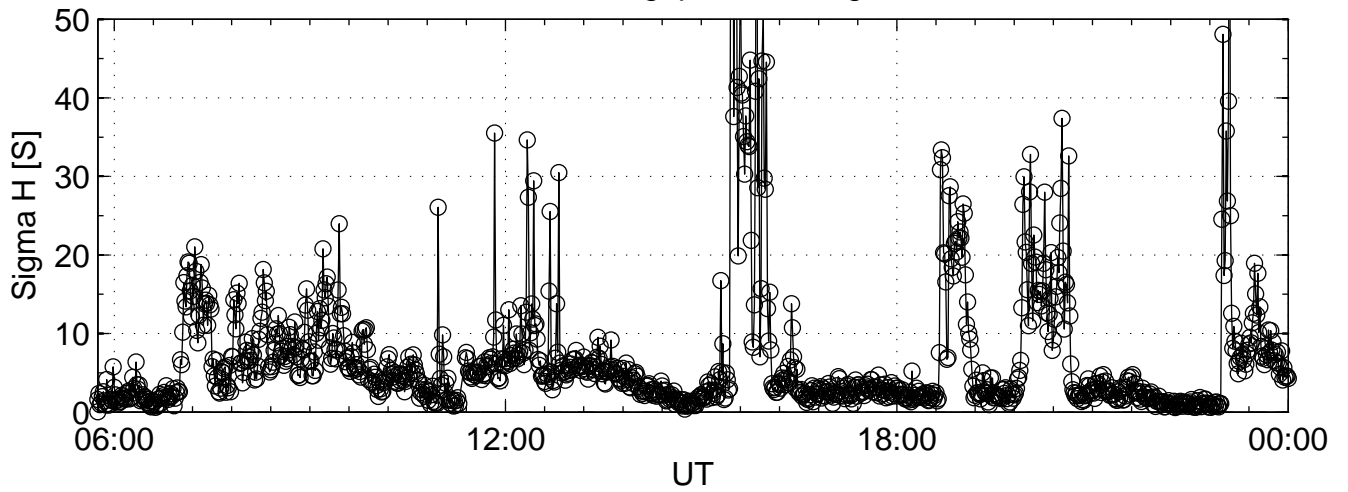

1999-12-07 gup3@42m Sigma H

1999-12-07 gup3@42m Sigma P