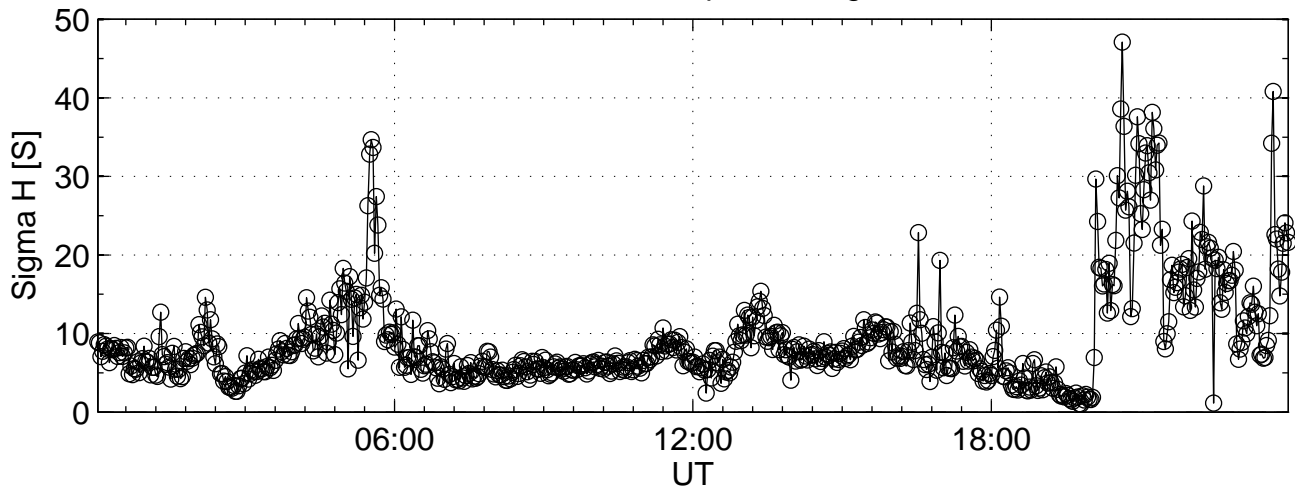

2003-10-31 tau2pl@uhf Sigma H

2003-10-31 tau2pl@uhf Sigma P