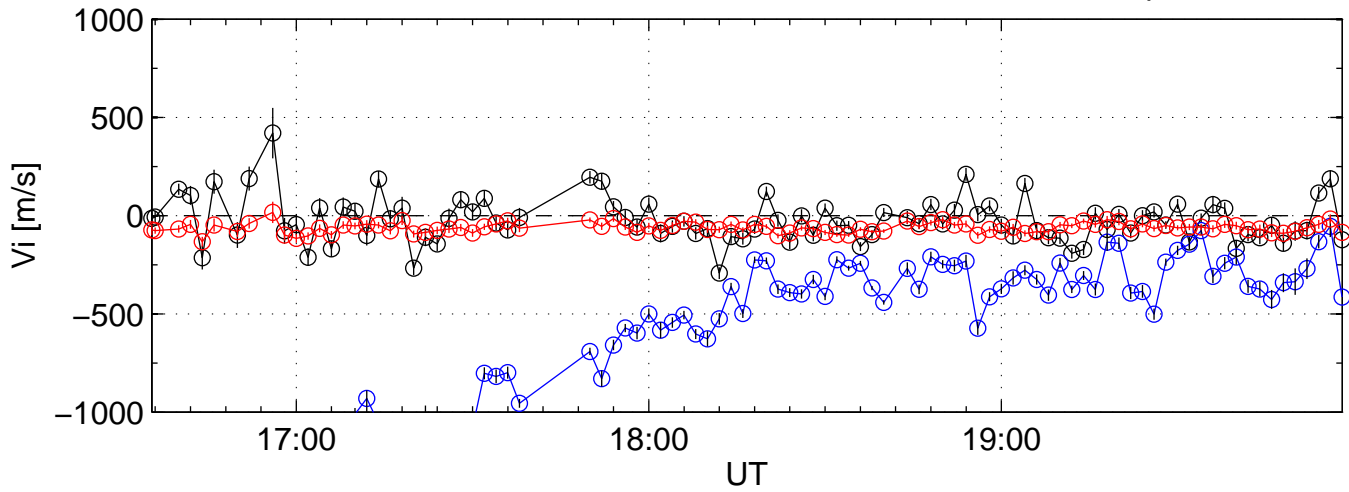

KST 2002-02-01 tau2@kir black:North, blue:East, red:Up

KST 2002-02-01 tau2@kir black:North, blue:East