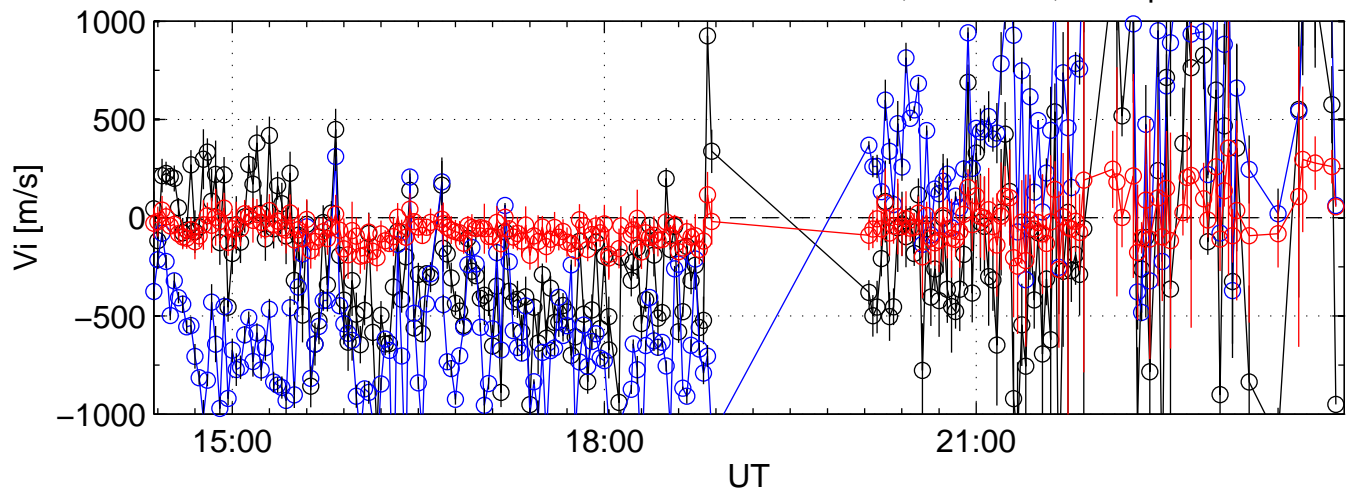

KST 2002-10-05 tau2@kir black:North, blue:East, red:Up

KST 2002-10-05 tau2@kir black:North, blue:East