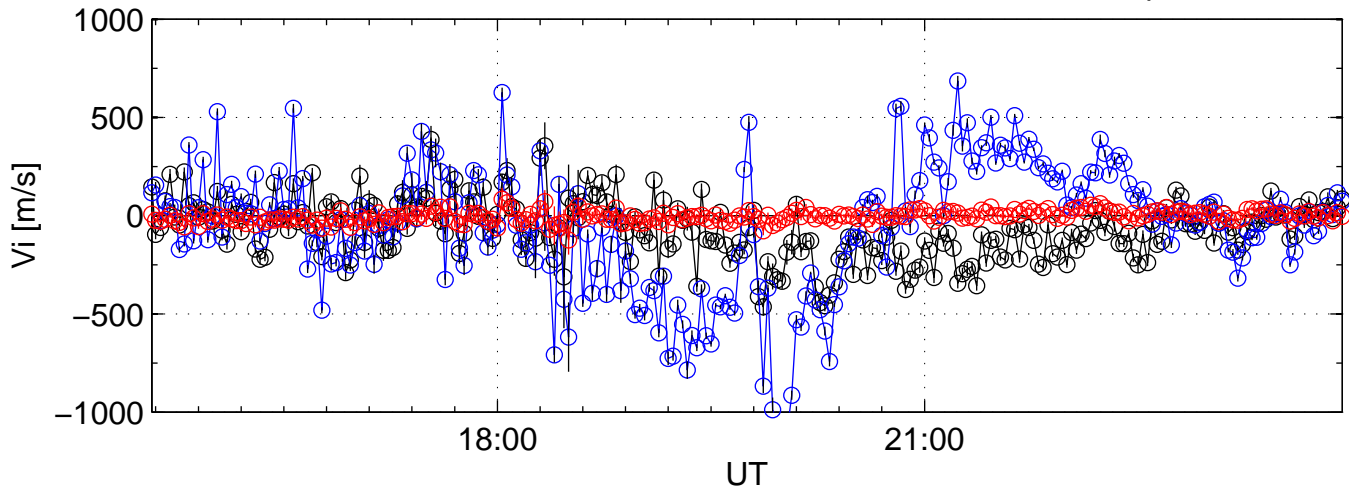

KST 2003-01-28 tau2@kir black:North, blue:East, red:Up

KST 2003-01-28 tau2@kir black:North, blue:East