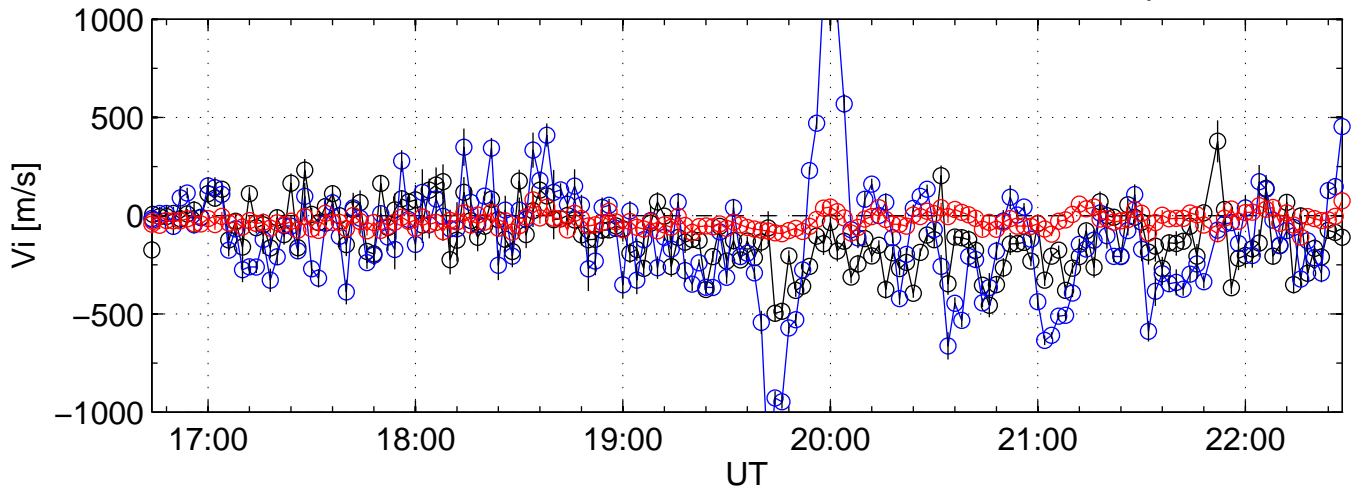

KST 2003-03-07 tau2@kir black:North, blue:East, red:Up

KST 2003-03-07 tau2@kir black:North, blue:East