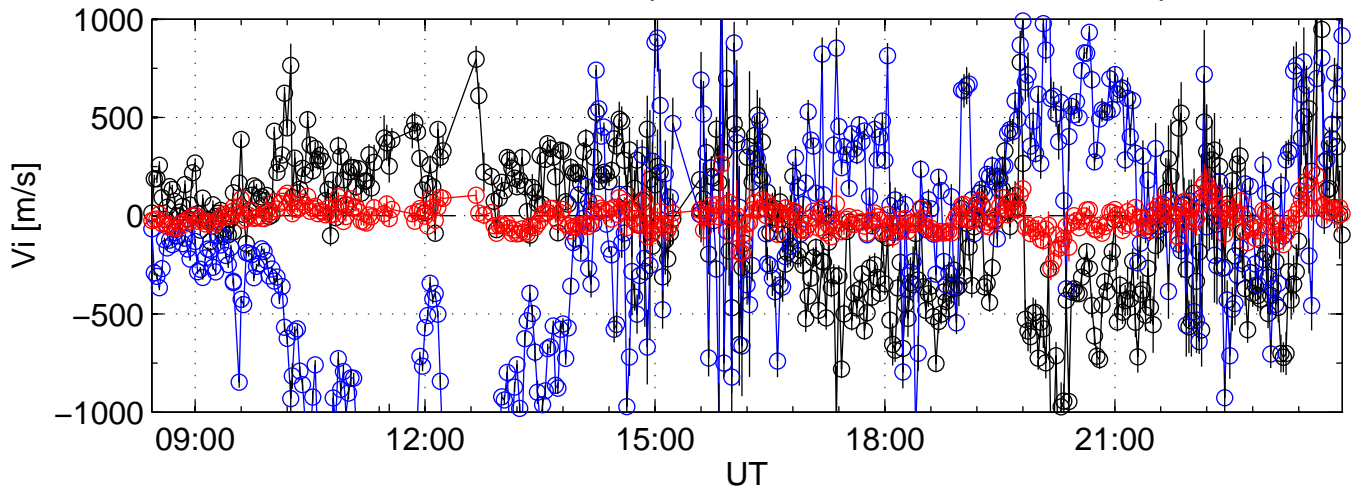

KST 2004-11-09 tau2pl@kir black:North, blue:East, red:Up

KST 2004-11-09 tau2pl@kir black:North, blue:East