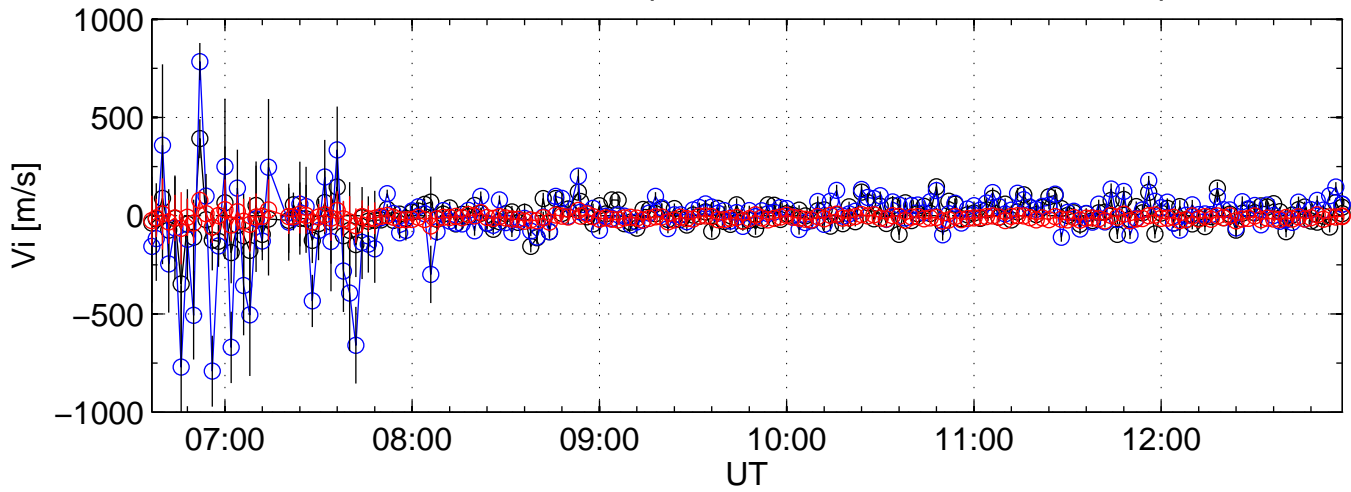

KST 2005-03-29 tau2pl@kir black:North, blue:East, red:Up

KST 2005-03-29 tau2pl@kir black:North, blue:East