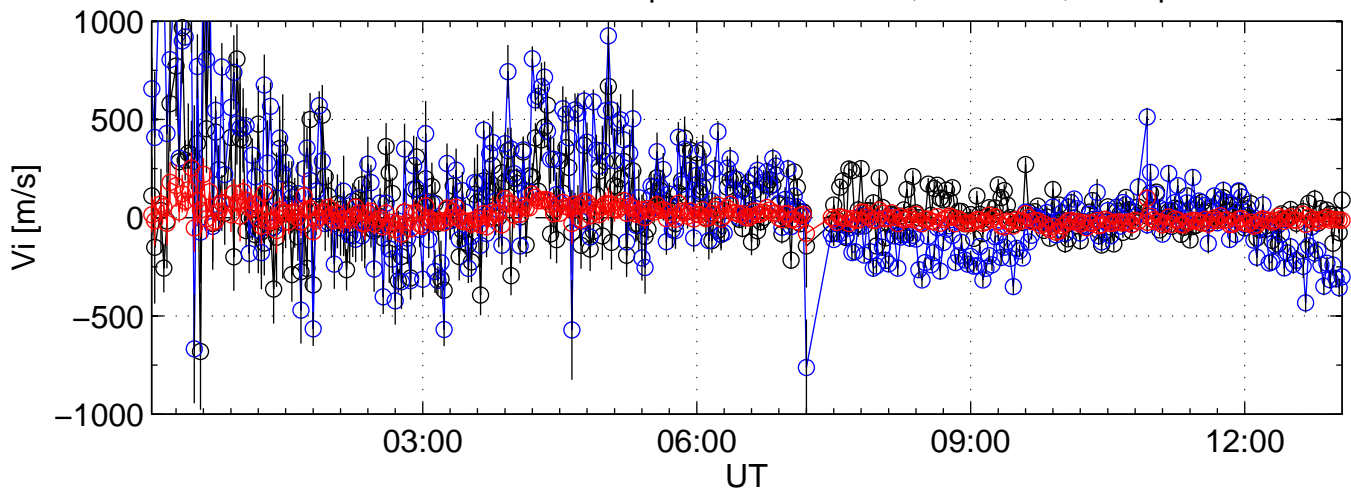

KST 2006-04-06 tau2pl@kir black:North, blue:East, red:Up

KST 2006-04-06 tau2pl@kir black:North, blue:East