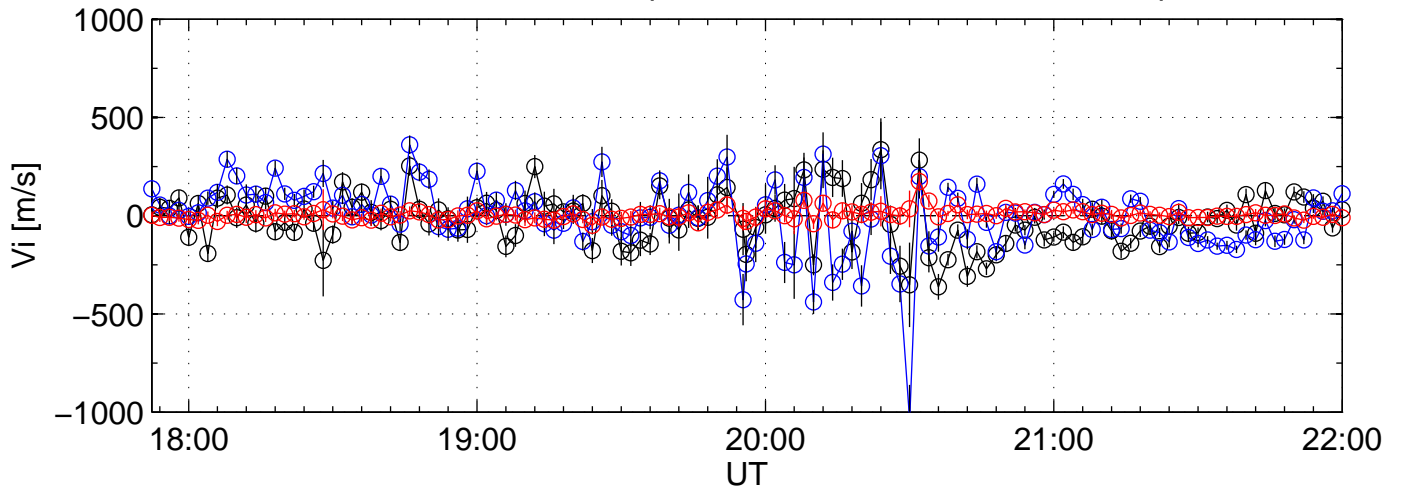

KST 2006-10-09 tau2pl@kir black:North, blue:East, red:Up

KST 2006-10-09 tau2pl@kir black:North, blue:East