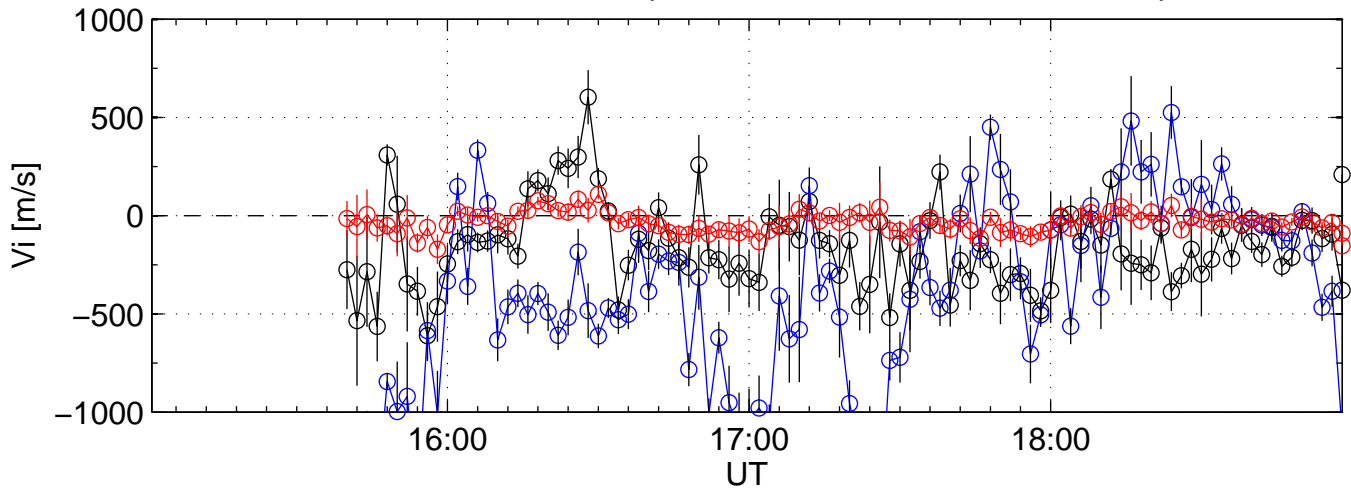

KST 2006-10-14 tau2pl@kir black:North, blue:East, red:Up

KST 2006-10-14 tau2pl@kir black:North, blue:East